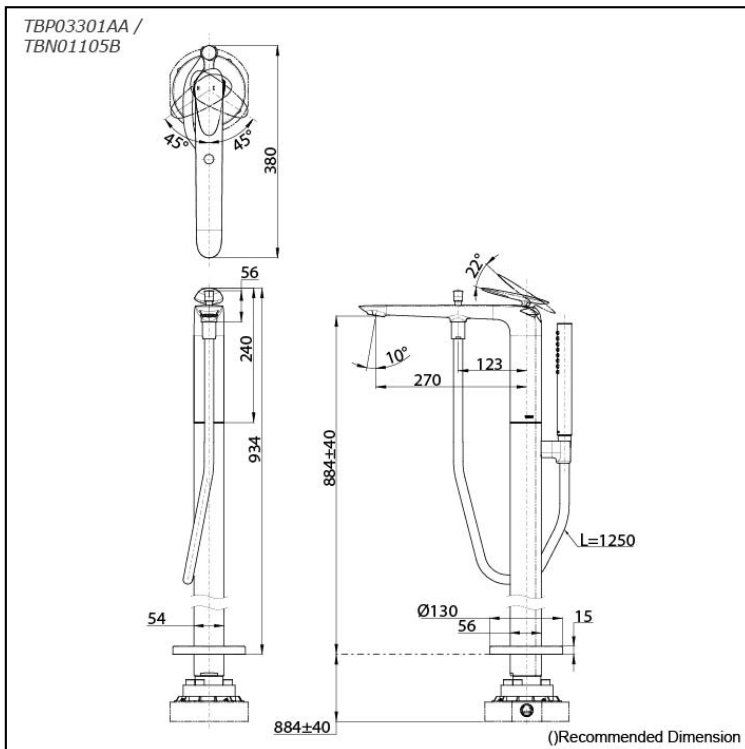

### Features

- Experience a sense of calm with the ZA series' asymmetrical design. Inspired by nature and the elegance of flower petals, the organically shaped handle complements the basin's curve, enhancing your space's natural beauty.
- Elevate your shower with COMFORT WAVE technology: enjoy larger droplets in a hand shower design, blending stimulation, relaxation, and water-saving benefits.
- Long-lasting Comfort: COMFORT GLIDE for Smooth Operation with TOTO's Original Cartridge.
- Effortless Installation and Use - Simplify Your Experience.
- PVD finishes offer beauty and strength, enriching your bathroom with vibrant color.

### Specifications

Material: Brass

Water Pressure: 0.05MPa~1.0MPa

### Parts description

- **TBP03301AA**  
Floor-Standing Bath & Shower Set
- **TBN01105B**  
Floor-Standing Bath Filler Base

### Flow Rate