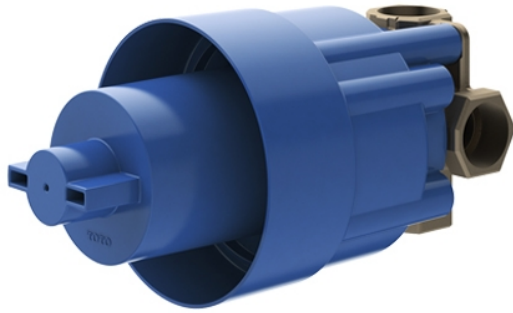

G Selection  
3 Way Diverter  
w/ Stop Valve

### Specifications

Valve: Bronze

### Parts description

- **TBN01101B**  
3 Way Diverter (w/ Stop Valve)