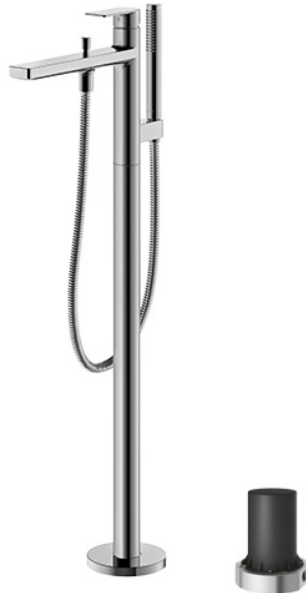

GT Series
Floor Standing Bath & Shower Set

Features

- Curved edges give a sense of softness, allowing for it to be easily matched with a wide range of bathroom fixtures.
- Long-lasting Comfort: COMFORT GLIDE for Smooth Operation with TOTO's Original Cartridge.
- PVD finishes offer beauty and strength, enriching your bathroom with vibrant color.

Specifications

Material: Brass

Water Pressure: 0.05MPa~1.0MPa

Parts description

- **TBG13306A**
Floor-standing Bath & Shower Set
- **TBN01105B**
Floor-standing Bath Filler Base