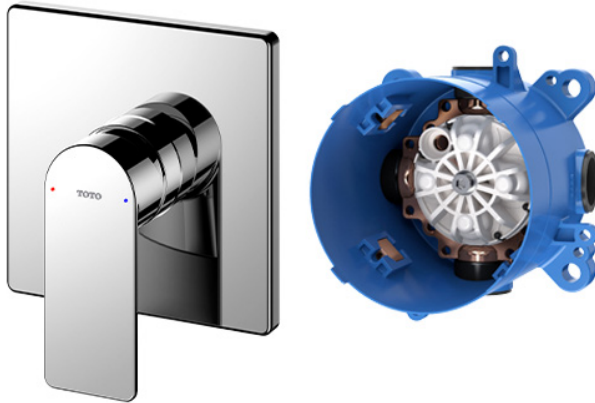

GT Series
Single Lever Shower Mixer

Features

- Curved edges give a sense of softness, allowing for it to be easily matched with a wide range of bathroom fixtures.
- Mini Unit: Effortless Installation, Maximum Convenience
- Long-lasting Comfort: COMFORT GLIDE for Smooth Operation with TOTO's Original Cartridge.
- PVD finishes offer beauty and strength, enriching your bathroom with vibrant color.

Specifications

Material: Brass

Water Pressure: 0.05MPa~1.0MPa

Parts description

- **TBG13303A**
Single Lever Shower Mixer
- **TBN01001B**
Concealed Box