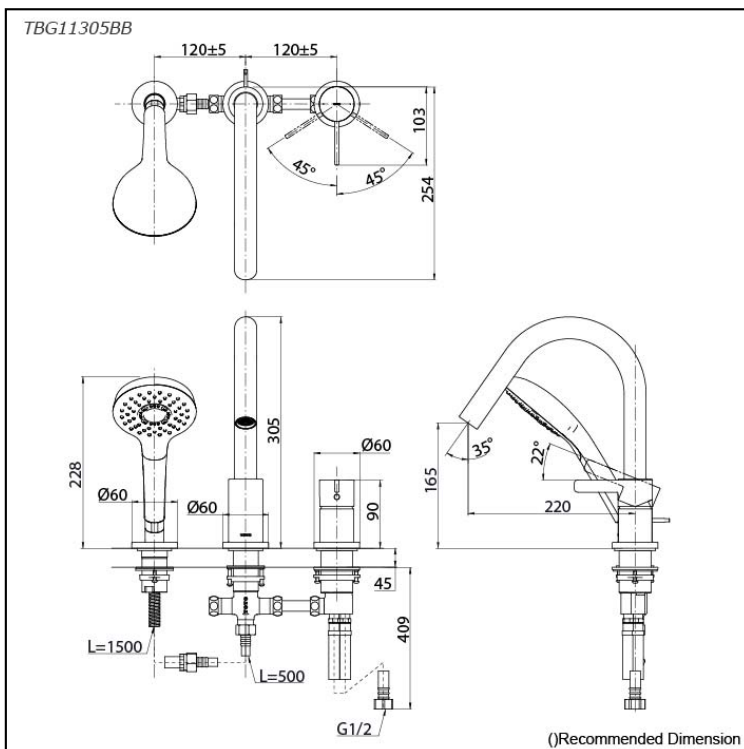

### Specifications

Material: Brass

Water Pressure: 0.05MPa~1.0MPa

### Parts description

- **TBG11305BB**  
Bath & Shower Set  
(3-Holes)