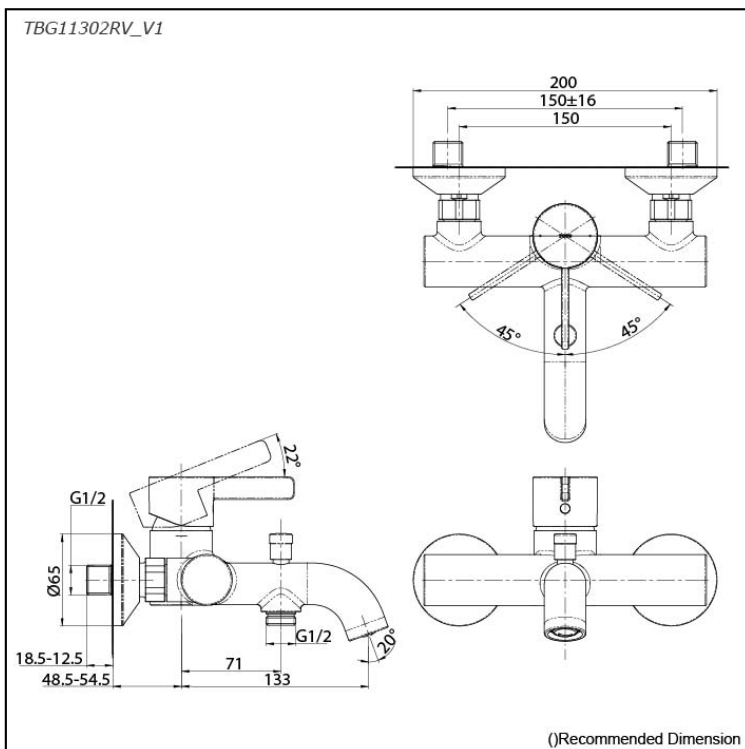

GF Series
Exposed Single Lever Bath &
Shower Mixer

Features

- Versatile elegance, crafted with precision. Modern classic collection balances minimalist design with fine, rounded details, creating unique personality. Long handle emphasizes slimness and stability, making it seamless to any aesthetic.
- Long-lasting Comfort: COMFORT GLIDE for Smooth Operation with TOTO's Original Cartridge.

Specifications

Material: Brass
Water Pressure: 0.05MPa~1.0MPa

Parts description

- **TBG11302RV_V1**
Exposed Single Lever Bath & Shower Mixer

Flow Rate