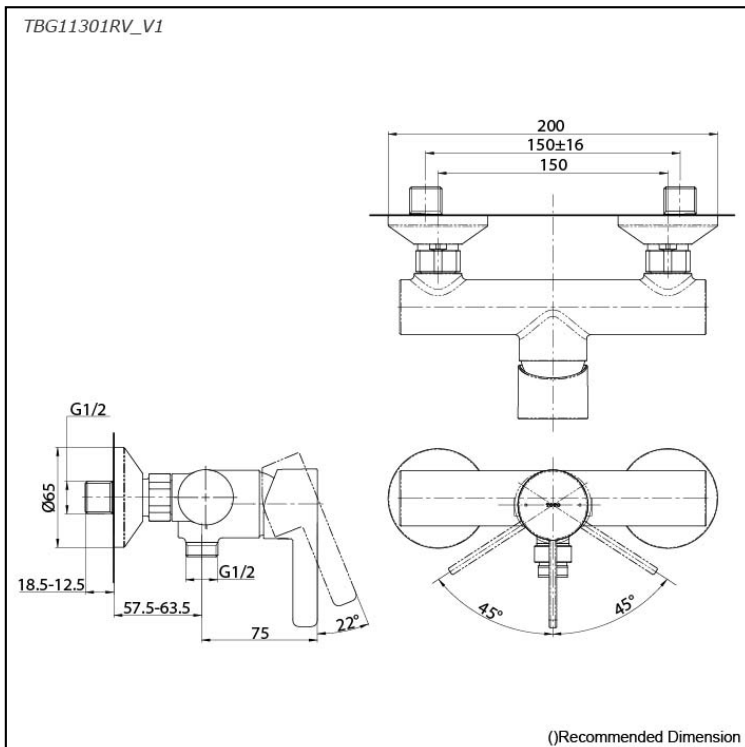

GF Series
Exposed Single Lever Shower Mixer

Features

- Versatile elegance, crafted with precision. Modern classic collection balances minimalist design with fine, rounded details, creating unique personality. Long handle emphasizes slimness and stability, making it seamless to any aesthetic.
- Long-lasting Comfort: COMFORT GLIDE for Smooth Operation with TOTO's Original Cartridge.

Specifications

Material: Brass
Water Pressure: 0.05MPa~1.0MPa

Parts description

- **TBG11301RV_V1**
Exposed Single Lever Shower Mixer

Flow Rate