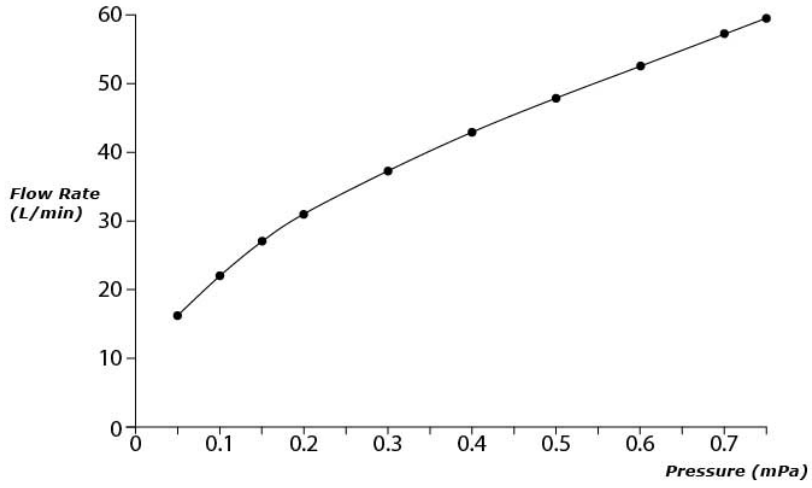

### Flow Rate

TBG11202B

SPOUT

### Flow Rate

TBG11202A

SHOWER