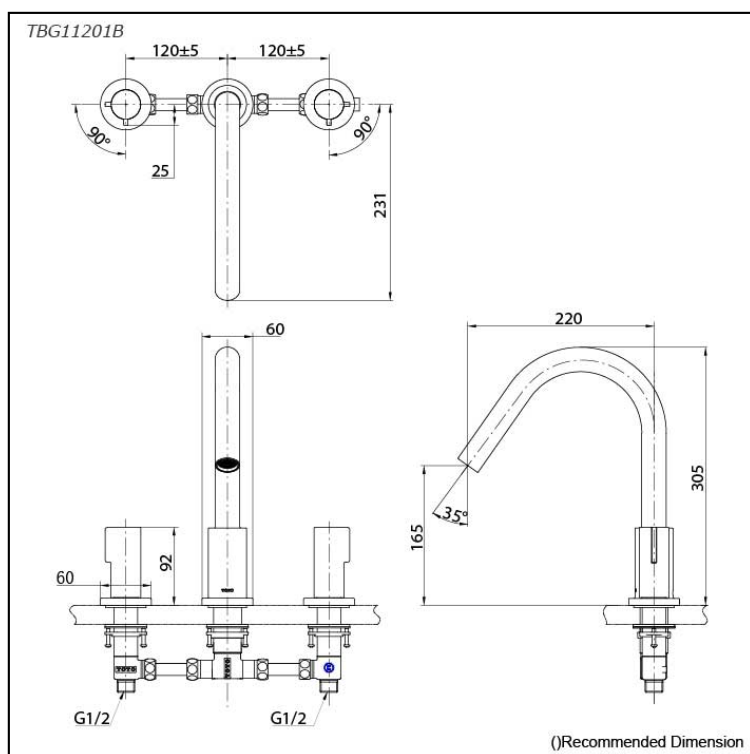

GF SERIES
Bath Filler without Shower
 (3-Holes)

Features

- Versatile elegance, crafted with precision. Modern classic collection balances minimalist design with fine, rounded details, creating unique personality. Long handle emphasizes slimness and stability, making it seamless to any aesthetic.

Specifications

Material: Brass
 Water Pressure: 0.05MPa~1.0MPa

Parts description

- **TBG11201B**
 Bath Filler without Shower
 (3-Holes)

Flow Rate

TBG11201B