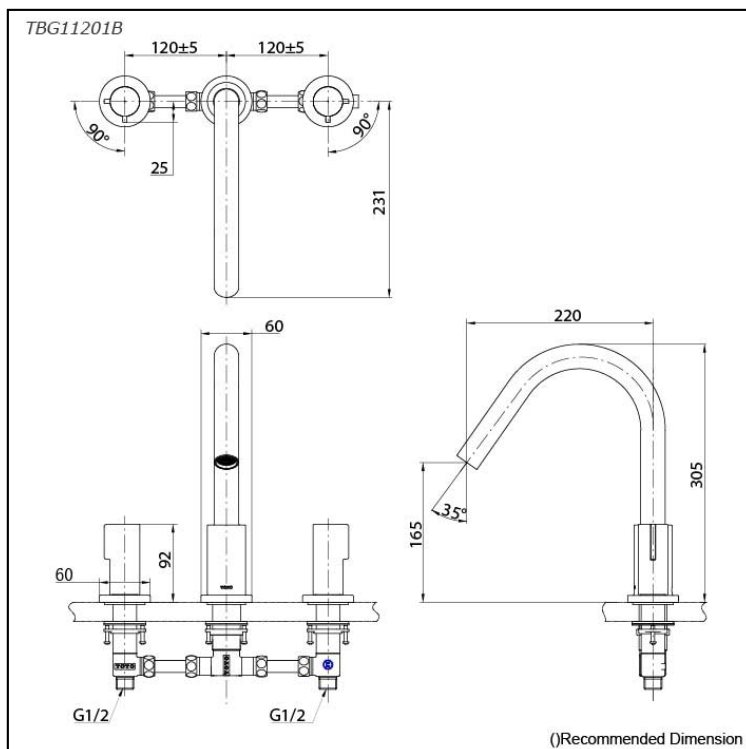

GF SERIES
Bath Filler without Shower
 (3-Holes)

Features

- Versatile elegance, crafted with precision. Modern classic collection balances minimalist design with fine, rounded details, creating unique personality. Long handle emphasizes slimness and stability, making it seamless to any aesthetic.

Specifications

Material: Brass

Water Pressure: 0.05MPa~1.0MPa

Parts description

- **TBG11201B**
 Bath Filler without Shower
 (3-Holes)

Flow Rate

TBG11201B