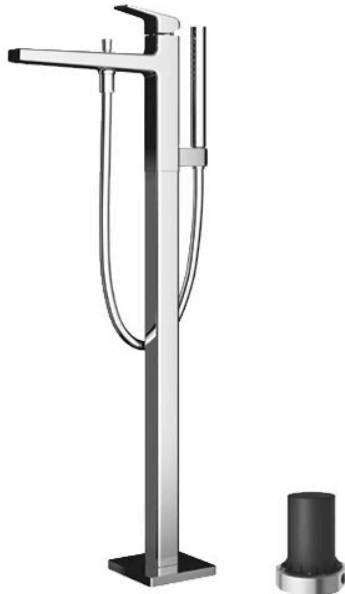

GB Series
Floor Standing Bath & Shower Set

Features

- Bring tranquility to your bathroom with this modern collection. Its slim, square design and beveled edges add sophistication. Gentle edge lines, reminiscent of handcraft, bring personal warmth, making your space feel uniquely peaceful.
- Elevate your shower with COMFORT WAVE technology: enjoy larger droplets in a hand shower design, blending stimulation, relaxation, and water-saving benefits.
- Long-lasting Comfort: COMFORT GLIDE for Smooth Operation with TOTO's Original Cartridge.

Specifications

Material: Brass

Water Pressure: 0.05MPa~1.0MPa

Parts description

- **TBG10306AA**
Floor-standing Bath & Shower Set
- **TBN01105B**
Floor-standing Bath Filler Base

Flow Rate