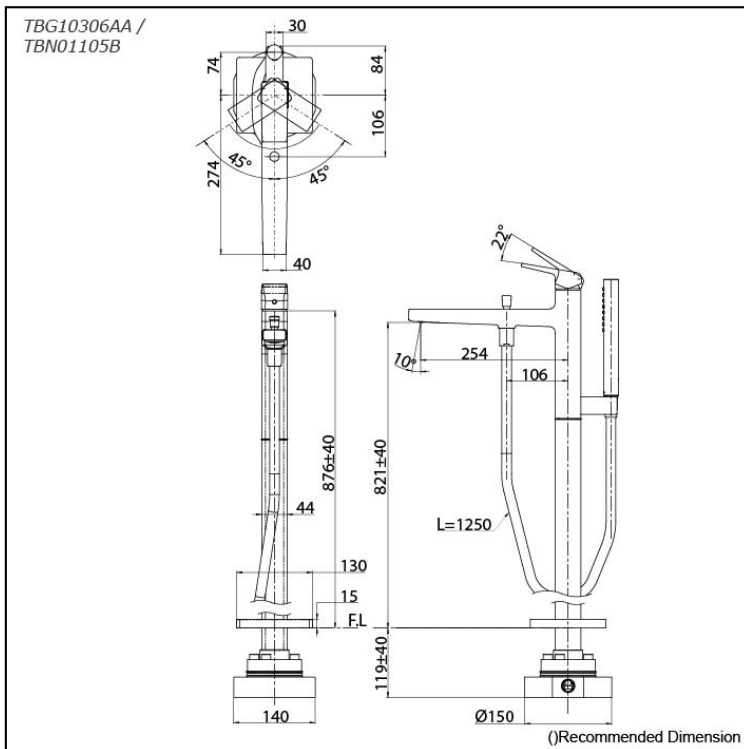

GB Series
Floor Standing Bath & Shower Set

Features

- Bring tranquility to your bathroom with this modern collection. Its slim, square design and beveled edges add sophistication. Gentle edge lines, reminiscent of handcraft, bring personal warmth, making your space feel uniquely peaceful.
- Elevate your shower with COMFORT WAVE technology: enjoy larger droplets in a hand shower design, blending stimulation, relaxation, and water-saving benefits.
- Long-lasting Comfort: COMFORT GLIDE for Smooth Operation with TOTO's Original Cartridge.

Specifications

Material: Brass

Water Pressure: 0.05MPa~1.0MPa

Parts description

- **TBG10306AA**
Floor-standing Bath & Shower Set
- **TBN01105B**
Floor-standing Bath Filler Base

Flow Rate