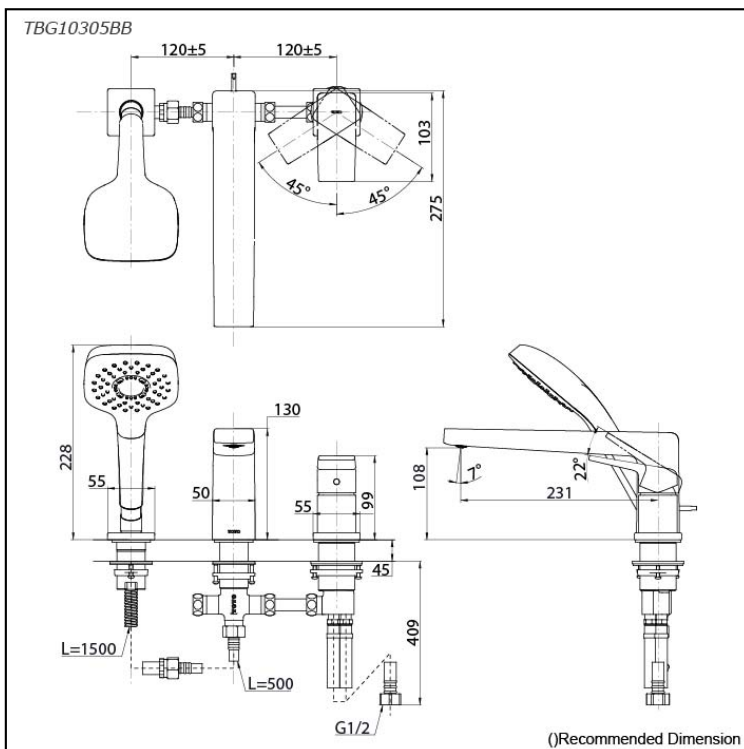

GB Series
Bath & Shower Set
(3-Holes)

Features

- Bring tranquility to your bathroom with this modern collection. Its slim, square design and beveled edges add sophistication. Gentle edge lines, reminiscent of handcraft, bring personal warmth, making your space feel uniquely peaceful.
- Elevate your shower with COMFORT WAVE technology: enjoy larger droplets in a hand shower design, blending stimulation, relaxation, and water-saving benefits.
- Long-lasting Comfort: COMFORT GLIDE for Smooth Operation with TOTO's Original Cartridge.

Specifications

Material: Brass

Water Pressure: 0.05MPa~1.0MPa

Parts description

- **TBG10305BB**
Bath & Shower Set
(3-Holes)

Flow Rate