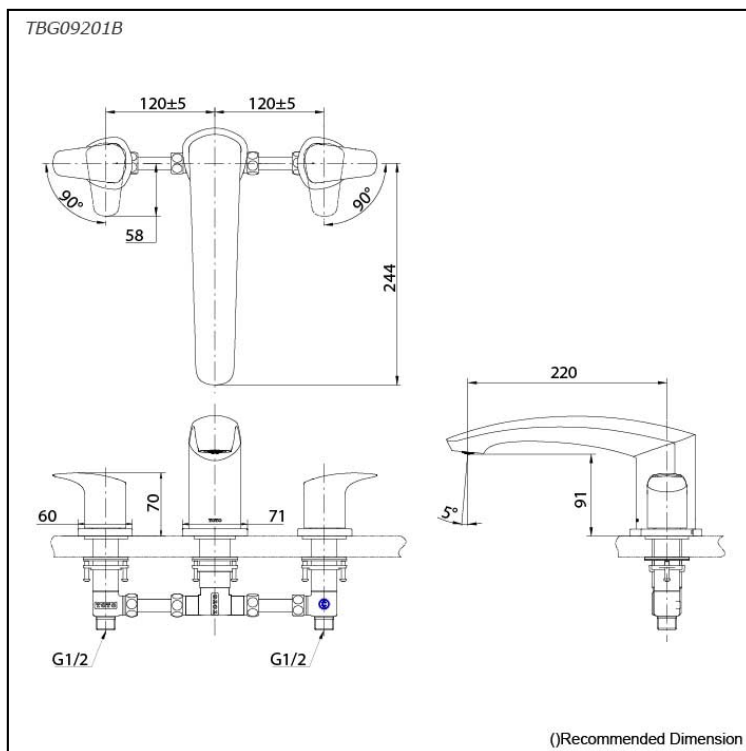

### Features

- Elevate your space with sacred elegance, transforming its ambiance. Inspired by the Torii Gate, this faucet's arched spout and columnar body represent a transition. Its versatile design, with highlighted edges, brings stately volume and a tranquil feel.

### Specifications

Material: Brass  
 Water Pressure: 0.05MPa~1.0MPa

### Parts description

- TBG09201B**  
 Bath Filler without Shower  
 (3-Holes)