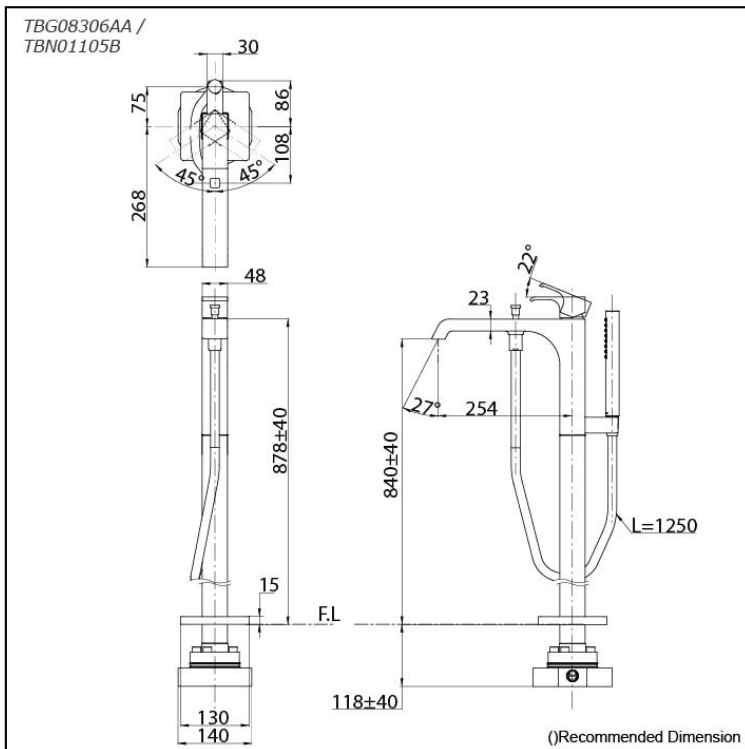

GC Series
Floor Standing Bath & Shower Set

Features

- Discover enduring beauty in crafted modern classic faucets. Inspired by architecture and the Bonsho bell's curves, designs blend stability with modern flair. Formal elements evoke timelessness.
- Elevate your shower with COMFORT WAVE technology: enjoy larger droplets in a hand shower design, blending stimulation, relaxation, and water-saving benefits.
- Long-lasting Comfort: COMFORT GLIDE for Smooth Operation with TOTO's Original Cartridge.

Specifications

Material: Brass

Water Pressure: 0.05MPa~1.0MPa

Parts description

- **TBG08306AA**
Floor-standing Bath & Shower Set
- **TBN01105B**
Floor-standing Bath Filler Base

Flow Rate