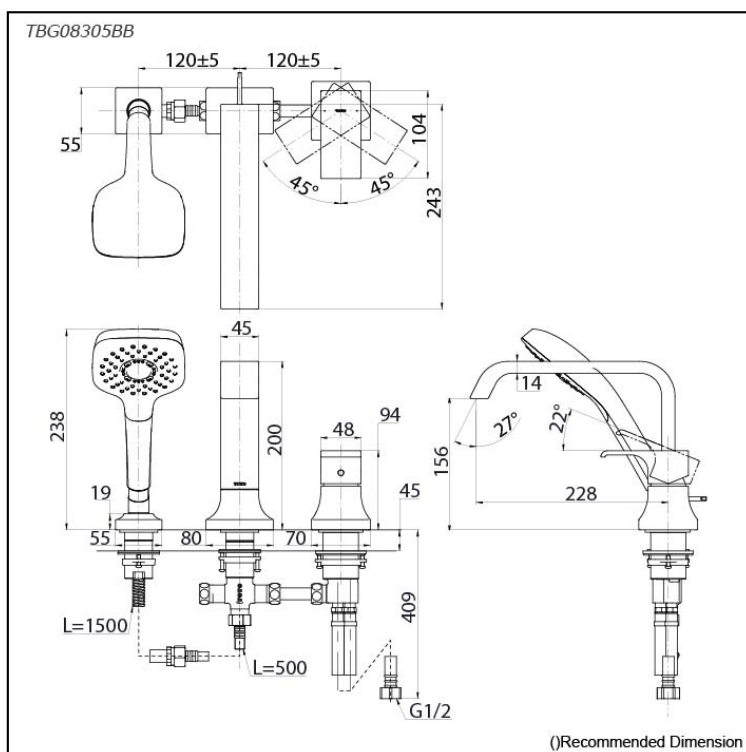

### Specifications

Material: Brass  
Water Pressure: 0.05MPa~1.0MPa

### Parts description

- **TBG08305BB**  
Bath & Shower Set  
(3-Holes)