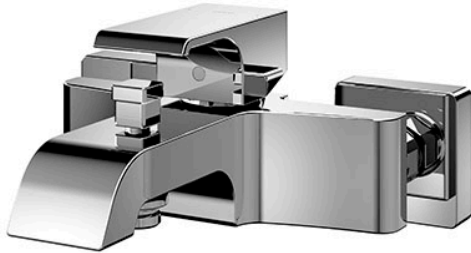

GC Series
Exposed Single Lever Bath &
Shower Mixer

Features

- Discover enduring beauty in crafted modern classic faucets. Inspired by architecture and the Bonsho bell's curves, designs blend stability with modern flair. Formal elements evoke timelessness.
- Long-lasting Comfort: COMFORT GLIDE for Smooth Operation with TOTO's Original Cartridge.

Specifications

Material: Brass

Water Pressure: 0.05MPa~1.0MPa

Parts description

- **TBG08302RV_V1**
Exposed Single Lever Bath & Shower Mixer

Flow Rate