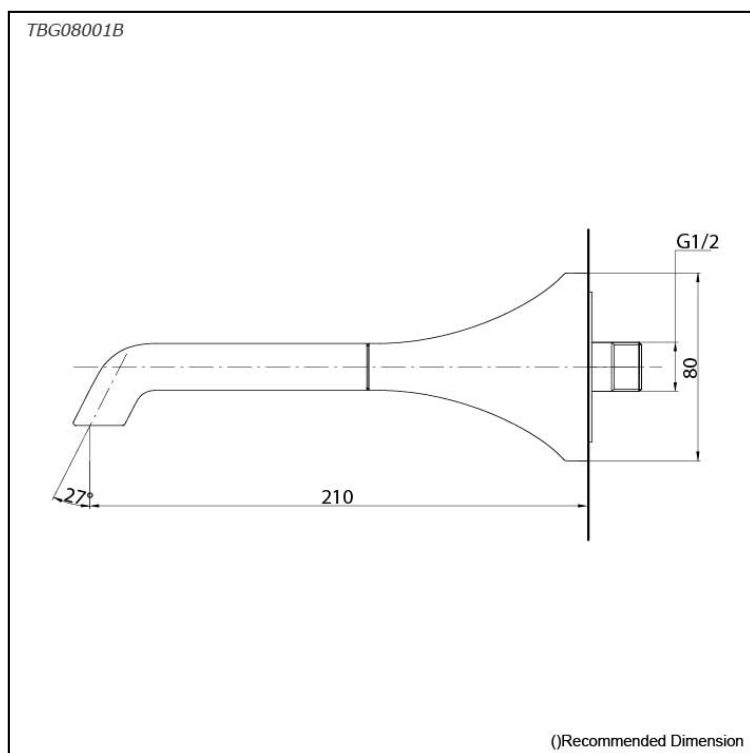

GC Series
Bath Spout

Features

- Discover enduring beauty in crafted modern classic faucets. Inspired by architecture and the Bonsho bell's curves, designs blend stability with modern flair. Formal elements evoke timelessness.

Specifications

Material: Brass

Water Pressure: 0.05MPa~1.0MPa

Parts description

- **TBG08001B**
Bath Spout

Flow Rate

TBG08001B