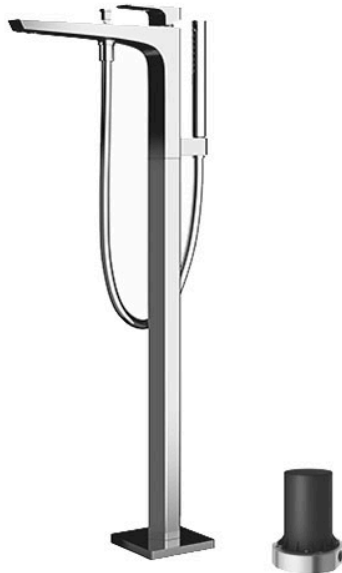

GE Series
Floor Standing Bath & Shower Set

Features

- GE's series redefines modern design. A V-shaped edge generates captivating multi-sided reflections, complemented by sleek, refined edges. The five-sided mirror reflection adds a contemporary touch, offering a unique visual experience.
- Long-lasting Comfort: COMFORT GLIDE for Smooth Operation with TOTO's Original Cartridge.
- Elevate your shower with COMFORT WAVE technology: enjoy larger droplets in a hand shower design, blending stimulation, relaxation, and water-saving benefits.

Specifications

Material: Brass

Water Pressure: 0.05MPa~1.0MPa

Parts description

- **TBG07306AA**
Floor-standing Bath & Shower Set
- **TBN01105B**
Floor-standing Bath Filler Base

Flow Rate