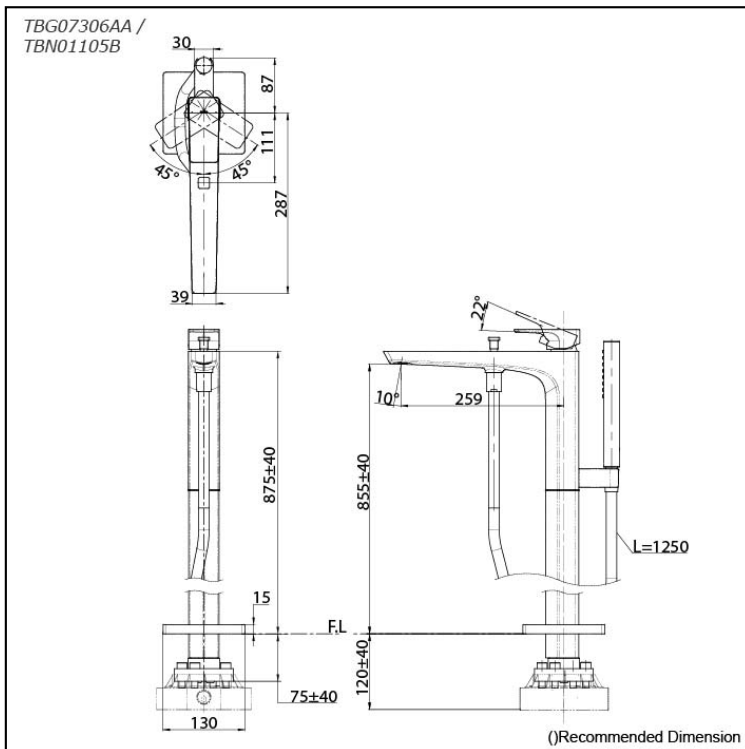

GE Series
Floor Standing Bath & Shower Set

Features

- GE's series redefines modern design. A V-shaped edge generates captivating multi-sided reflections, complemented by sleek, refined edges. The five-sided mirror reflection adds a contemporary touch, offering a unique visual experience.
- Long-lasting Comfort: COMFORT GLIDE for Smooth Operation with TOTO's Original Cartridge.
- Elevate your shower with COMFORT WAVE technology: enjoy larger droplets in a hand shower design, blending stimulation, relaxation, and water-saving benefits.

Specifications

Material: Brass

Water Pressure: 0.05MPa~1.0MPa

Parts description

- **TBG07306AA**
Floor-standing Bath & Shower Set
- **TBN01105B**
Floor-standing Bath Filler Base

Flow Rate