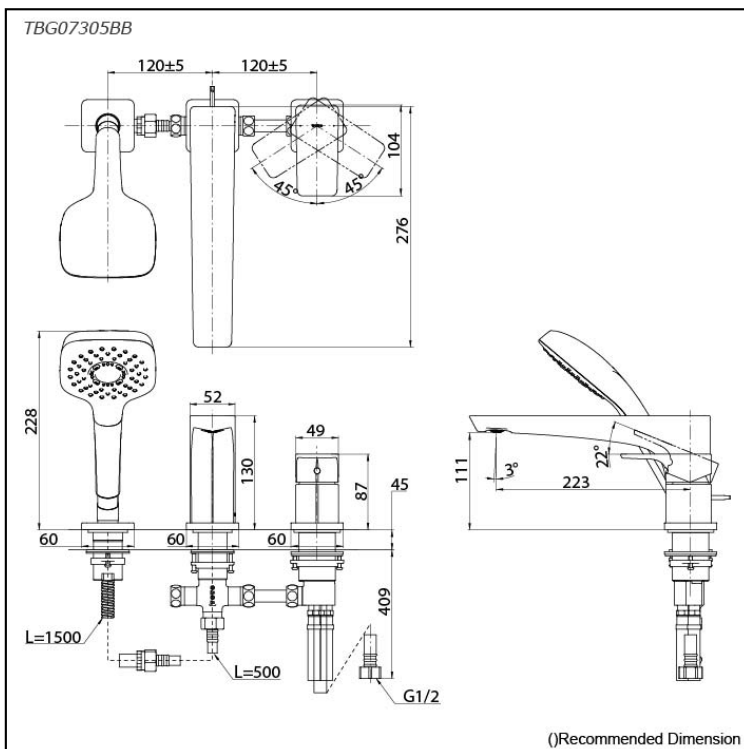

GE Series
Bath & Shower Set
(3-Holes)

Features

- GE's series redefines modern design. A V-shaped edge generates captivating multi-sided reflections, complemented by sleek, refined edges. The five-sided mirror reflection adds a contemporary touch, offering a unique visual experience.
- Elevate your shower with COMFORT WAVE technology: enjoy larger droplets in a hand shower design, blending stimulation, relaxation, and water-saving benefits.
- Long-lasting Comfort: COMFORT GLIDE for Smooth Operation with TOTO's Original Cartridge.

Specifications

Material: Brass

Water Pressure: 0.05MPa~1.0MPa

Parts description

- **TBG07305BB**
Bath & Shower Set
(3-Holes)

Flow Rate