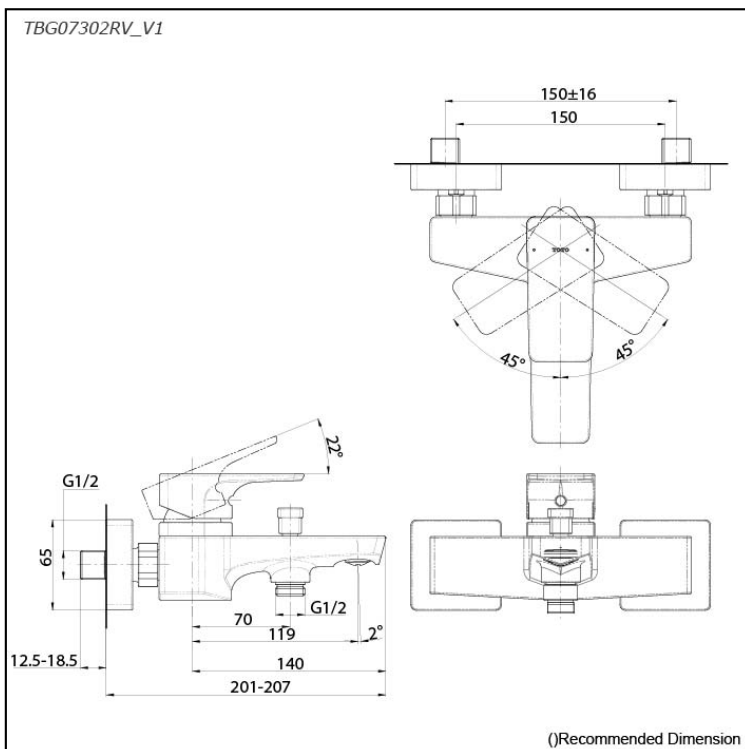

GE Series
Exposed Single Lever Bath &
Shower Mixer

Features

- GE's series redefines modern design. A V-shaped edge generates captivating multi-sided reflections, complemented by sleek, refined edges. The five-sided mirror reflection adds a contemporary touch, offering a unique visual experience.
- Long-lasting Comfort: COMFORT GLIDE for Smooth Operation with TOTO's Original Cartridge.

Specifications

Material: Brass
Water Pressure: 0.05MPa~1.0MPa

Parts description

- **TBG07302RV_V1**
Exposed Single Lever Bath & Shower Mixer

Flow Rate