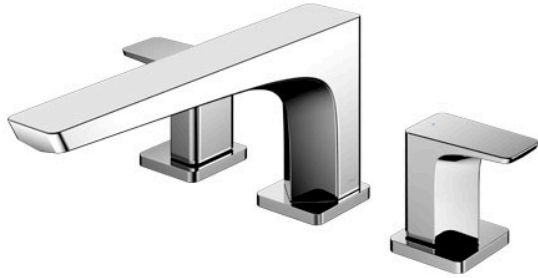

GE SERIES
Bath Filler without Shower
 (3-Holes)

Features

- GE's series redefines modern design. A V-shaped edge generates captivating multi-sided reflections, complemented by sleek, refined edges. The five-sided mirror reflection adds a contemporary touch, offering a unique visual experience.

Specifications

Material: Brass

Water Pressure: 0.05MPa~1.0MPa

Parts description

- **TBG07201B**
 Bath Filler without Shower
 (3-Holes)

Flow Rate

TBG07201B