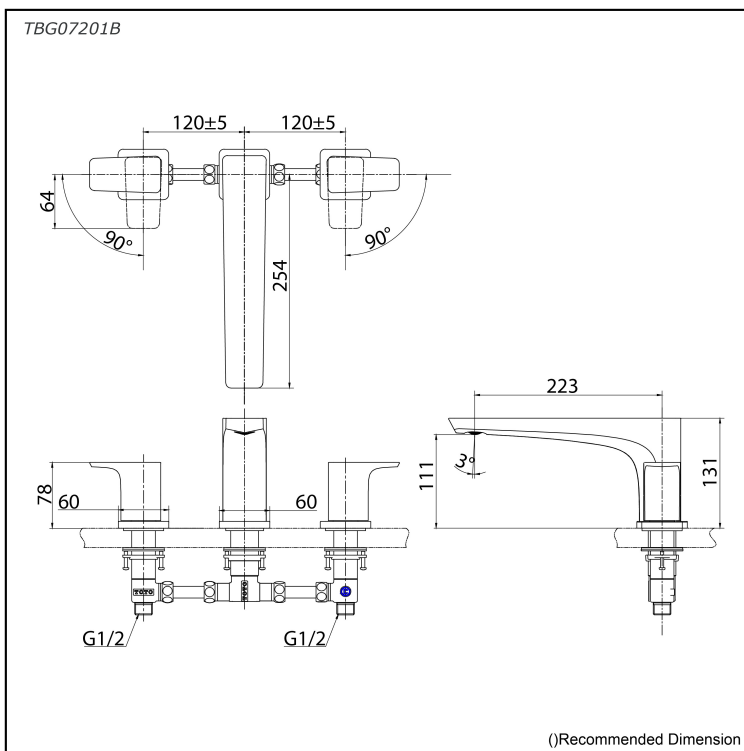

GE SERIES
Bath Filler without Shower
 (3-Holes)

Features

- GE's series redefines modern design. A V-shaped edge generates captivating multi-sided reflections, complemented by sleek, refined edges. The five-sided mirror reflection adds a contemporary touch, offering a unique visual experience.

Specifications

Material: Brass

Water Pressure: 0.05MPa~1.0MPa

Parts description

- **TBG07201B**
 Bath Filler without Shower
 (3-Holes)

Flow Rate

TBG07201B