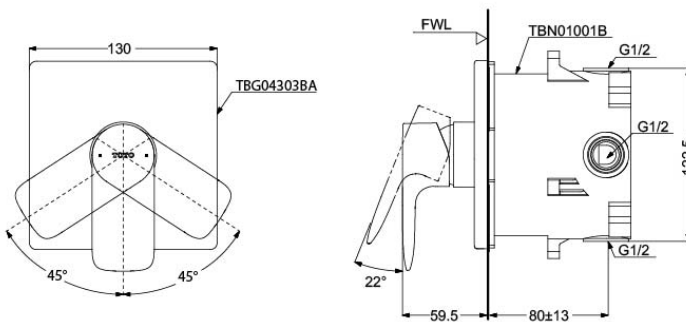

### Specifications

Material: Brass

### Parts description

- **TBG04303BA**  
Single Lever Shower Mixer
- **TBN01001B**  
Concealed Box

TBG04303BA /  
TBN01001B

( )Recommended Dimension