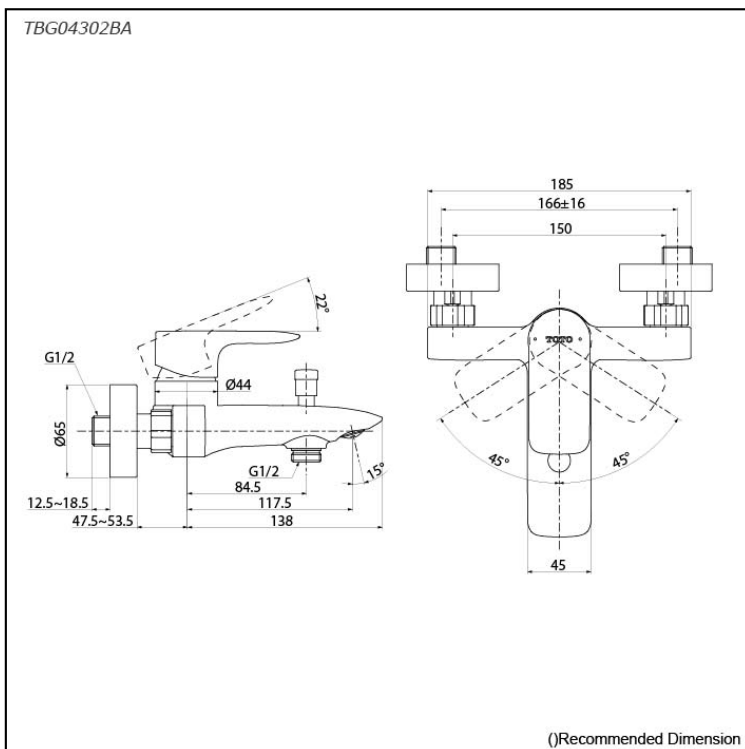

### Specifications

Material: Brass  
Water Pressure: 0.05MPa~1.0MPa

### Parts description

- **TBG04302BA**  
Exposed Single Lever Bath & Shower Mixer

### Flow Rate