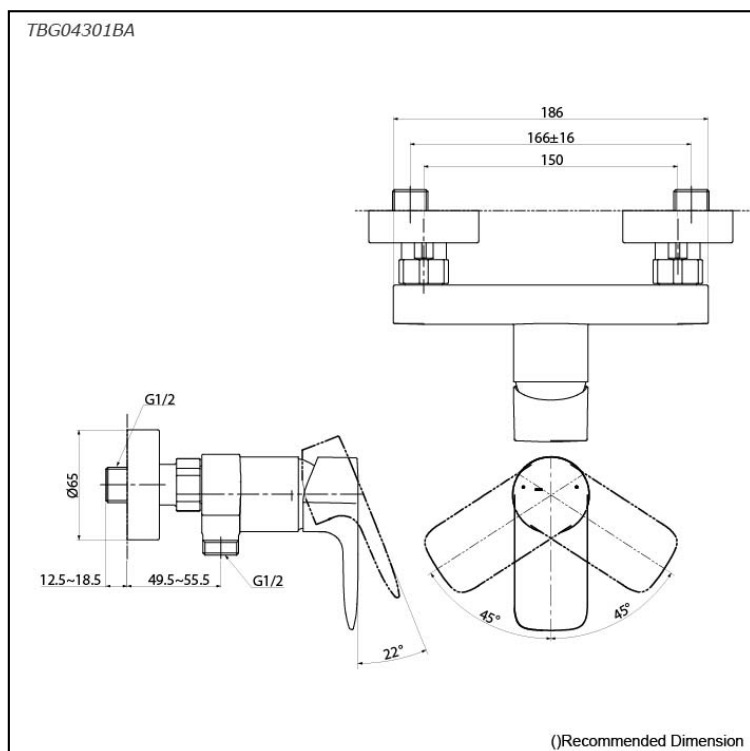

GA Series
Exposed Single Lever Shower Mixer

Features

- Refined elegance, versatile design. Experience the perfect balance of curves and edges in this faucet series. Simple yet sophisticated, its design complements a wide range of interiors, bringing a unique ambiance to any space.
- Long-lasting Comfort: COMFORT GLIDE for Smooth Operation with TOTO's Original Cartridge.

Specifications

Material: Brass
Water Pressure: 0.05MPa~1.0MPa

Parts description

- **TBG04301BA**
Exposed Single Lever Shower Mixer

Flow Rate