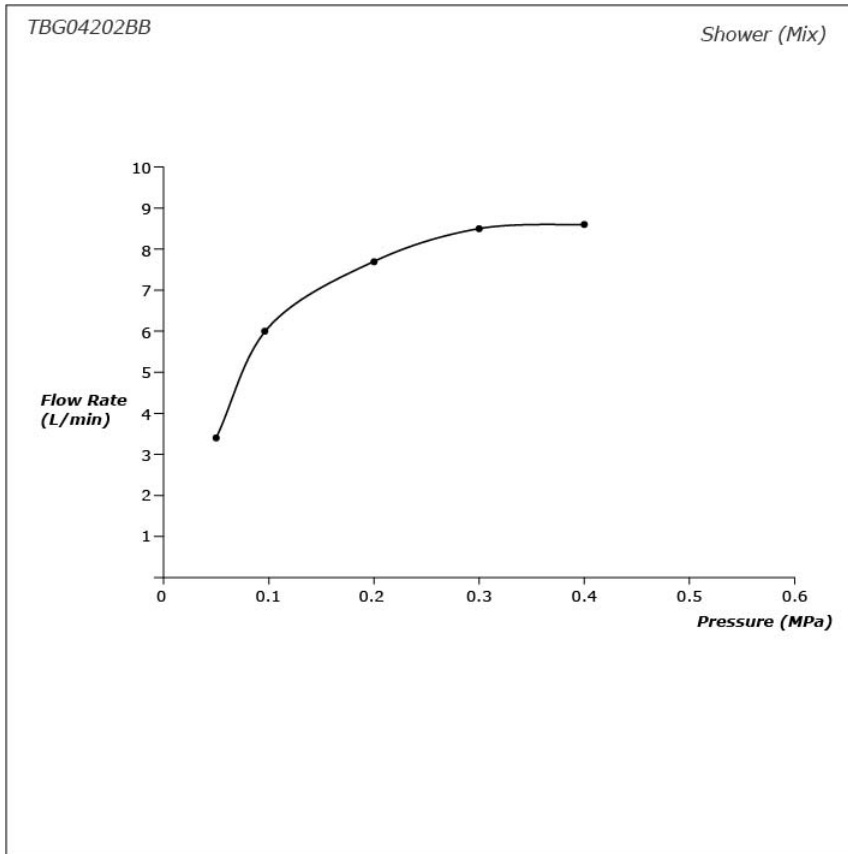

GA Series
Bath & Shower Set
(4-Holes)

Features

- Refined elegance, versatile design. Experience the perfect balance of curves and edges in this faucet series. Simple yet sophisticated, its design complements a wide range of interiors, bringing a unique ambiance to any space.
- Elevate your shower with COMFORT WAVE technology: enjoy larger droplets in a hand shower design, blending stimulation, relaxation, and water-saving benefits.

Specifications

Material: Brass (Faucet)
Plastic (Hand Shower)

Water Pressure: 0.1MPa~1.0MPa

Parts description

- **TBG04202BB**
Bath & Shower Set (4-Holes)

Flow Rate

Flow Rate