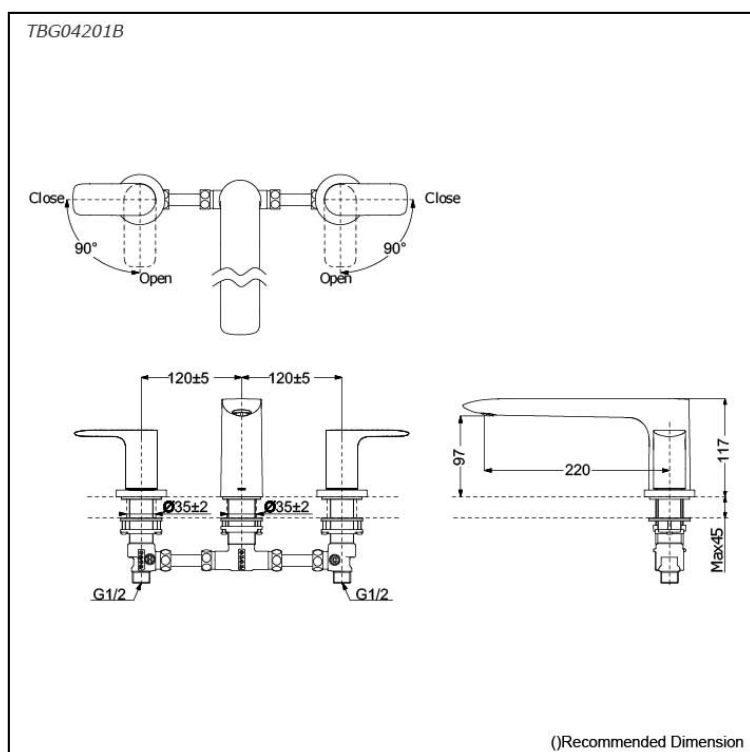

GA Series
Bath Filler without Shower
(3-Holes)

Features

- Refined elegance, versatile design. Experience the perfect balance of curves and edges in this faucet series. Simple yet sophisticated, its design complements a wide range of interiors, bringing a unique ambiance to any space.

Specifications

Material: Brass
Water Pressure: 0.07MPa~1.0MPa

Parts description

- **TBG04201B**
Bath Filler without Shower (3-Holes)

Flow Rate

TBG04201B