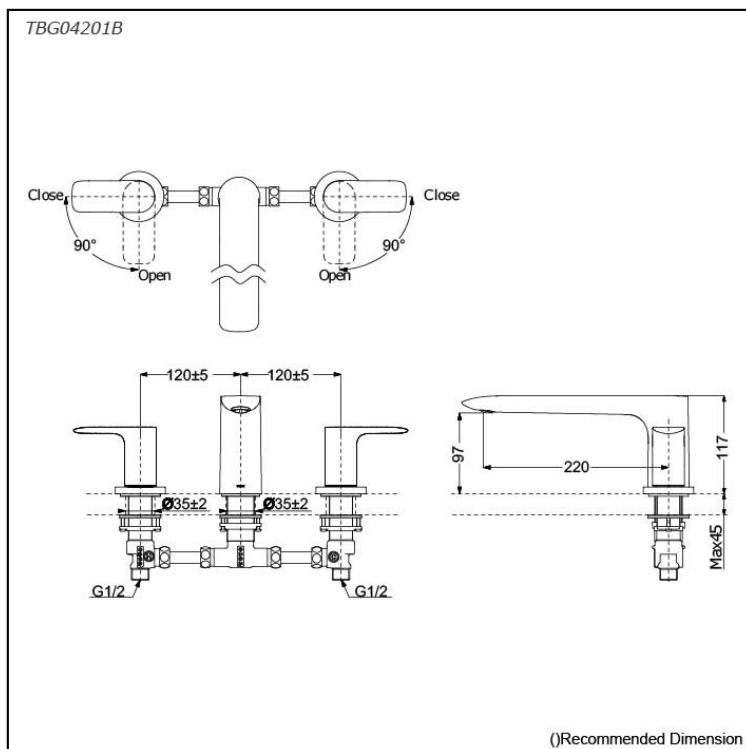

GA Series
Bath Filler without Shower
(3-Holes)

Features

- Refined elegance, versatile design. Experience the perfect balance of curves and edges in this faucet series. Simple yet sophisticated, its design complements a wide range of interiors, bringing a unique ambiance to any space.

Specifications

Material: Brass
Water Pressure: 0.07MPa~1.0MPa

Parts description

- **TBG04201B**
Bath Filler without Shower (3-Holes)

Flow Rate

TBG04201B