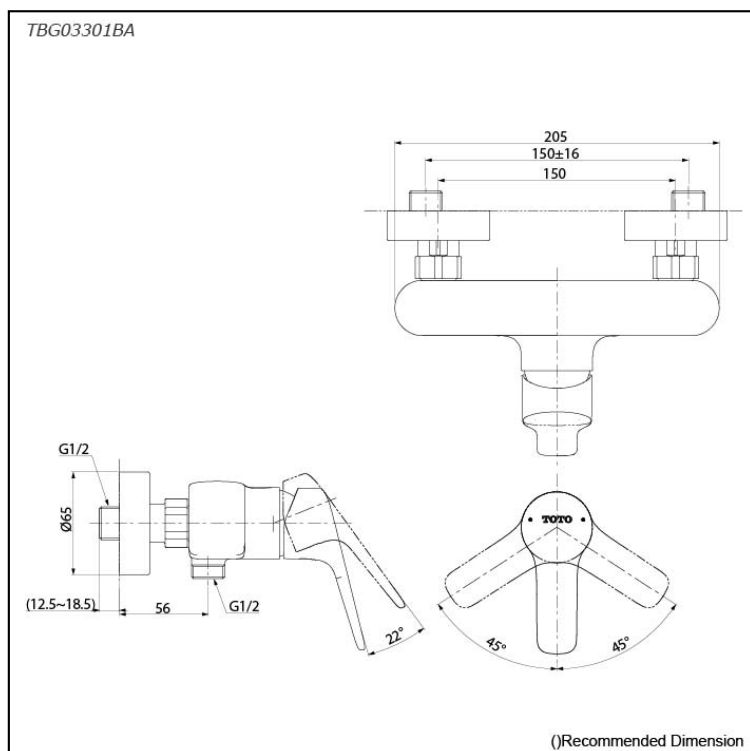

GS Series
Exposed Single Lever Shower Mixer

Features

- Simple sophistication for everyday living. Soft curves and classic shapes define this design, offering a gentle aesthetic and smart proportions. Back-to-basics inspiration brings a refreshed feel to your daily life.
- Long-lasting Comfort: COMFORT GLIDE for Smooth Operation with TOTO's Original Cartridge.

Specifications

Material: Brass
Water Pressure: 0.05MPa~1.0MPa

Parts description

- **TBG03301BA**
Exposed Single Lever Shower Mixer

Flow Rate