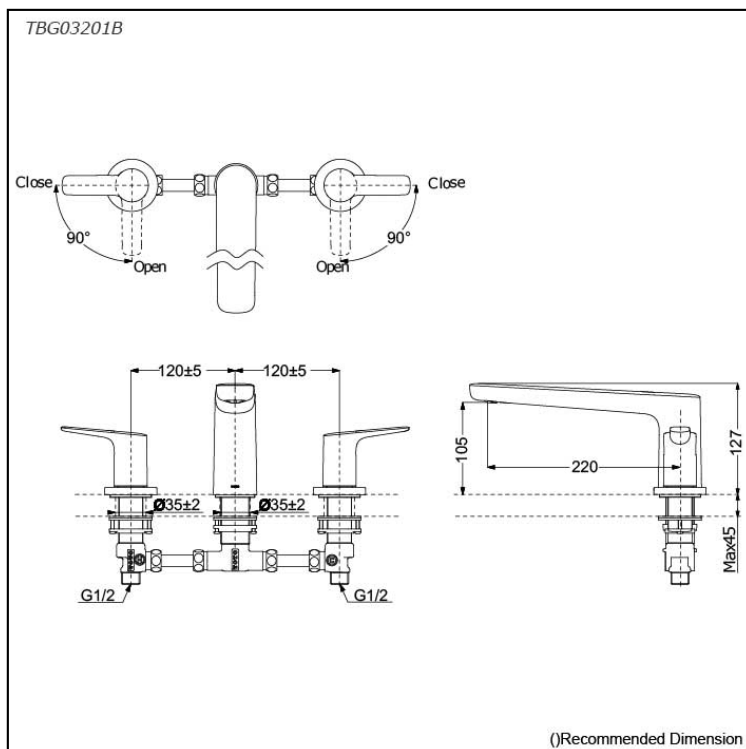

### Specifications

Material: Brass  
Water Pressure: 0.07MPa~1.0MPa

### Parts description

- **TBG03201B**  
Bath Filler without Shower (3-Holes)