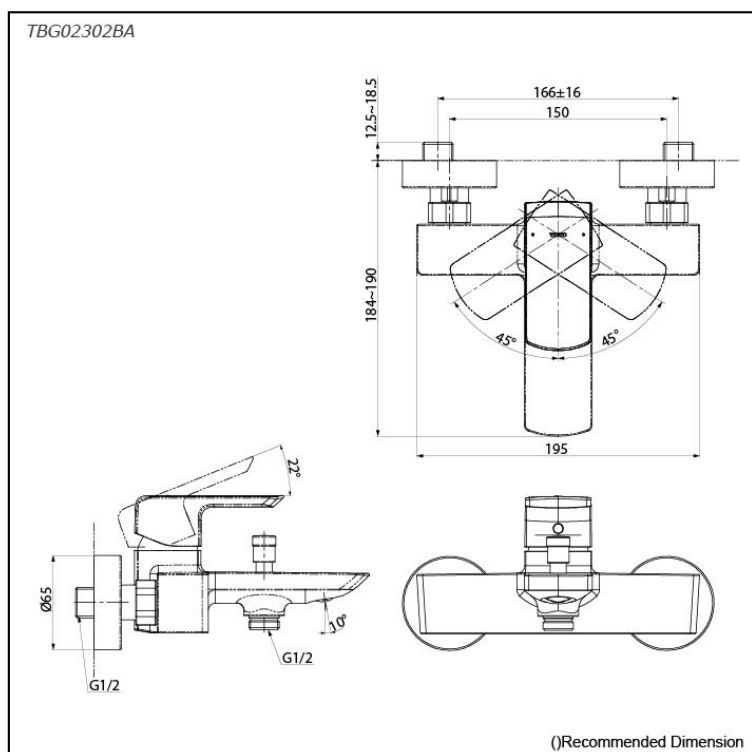

GR Series
Exposed Single Lever Bath &
Shower Mixer

Features

- Make a regal statement in your space. This premium faucet series, blending sharp edges and gentle curves, offers striking sculptural beauty. Its strong lines, designed to create stability and make a statement, exude a regal presence.
- Long-lasting Comfort: COMFORT GLIDE for Smooth Operation with TOTO's Original Cartridge.

Specifications

Material: Brass
Water Pressure: 0.05MPa~1.0MPa

Parts description

- **TBG02302BA**
Exposed Single Lever Bath & Shower Mixer

Flow Rate