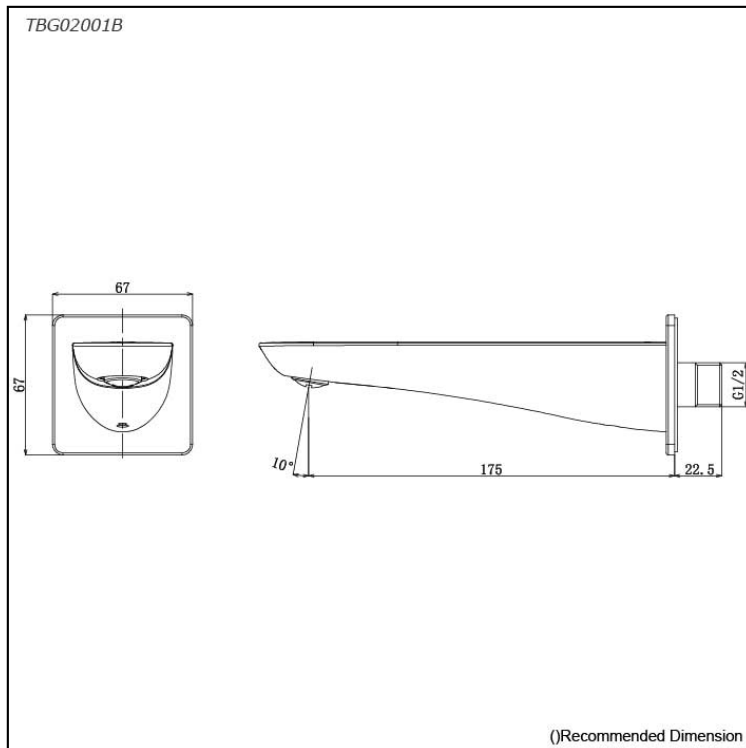

GR Series
Bath Spout

Features

- Make a regal statement in your space. This premium faucet series, blending sharp edges and gentle curves, offers striking sculptural beauty. Its strong lines, designed to create stability and make a statement, exude a regal presence.

Specifications

Material: Brass

Parts description

- **TBG02001B**
Bath Spout

Flow Rate

TBG02001B