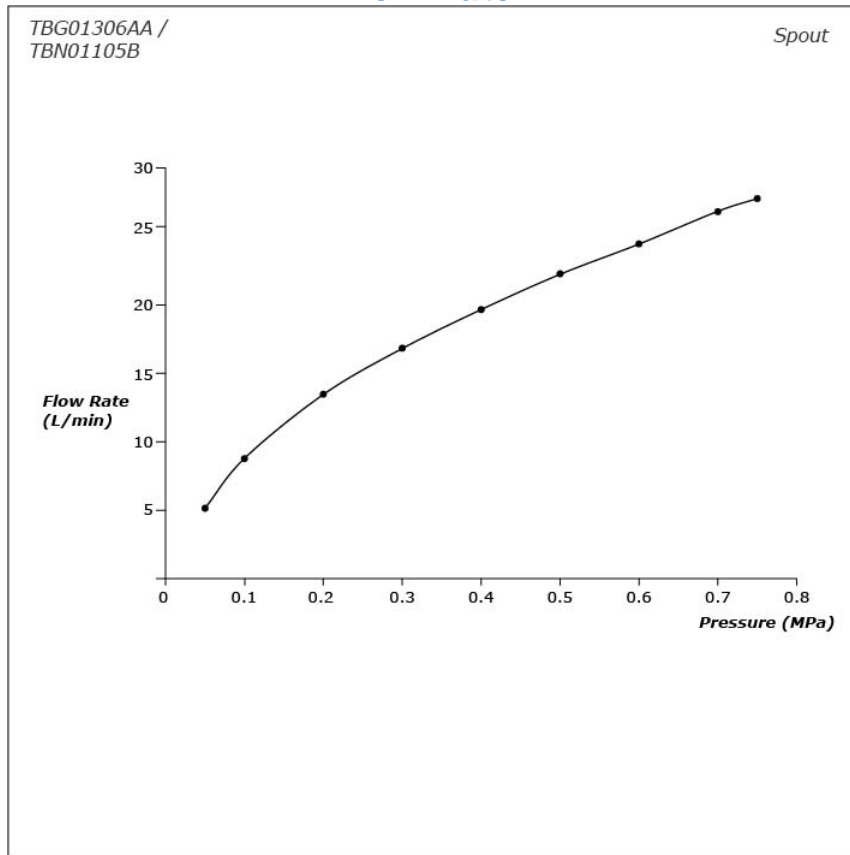

Specifications

Material: Brass (Faucet)
Plastic (Hand Shower)

Parts description

- **TBG01306AA**
Floor-standing Bath & Shower Set
- **TBN01105B**
Floor Standing Bathtub Filler Base

Flow Rate

Flow Rate