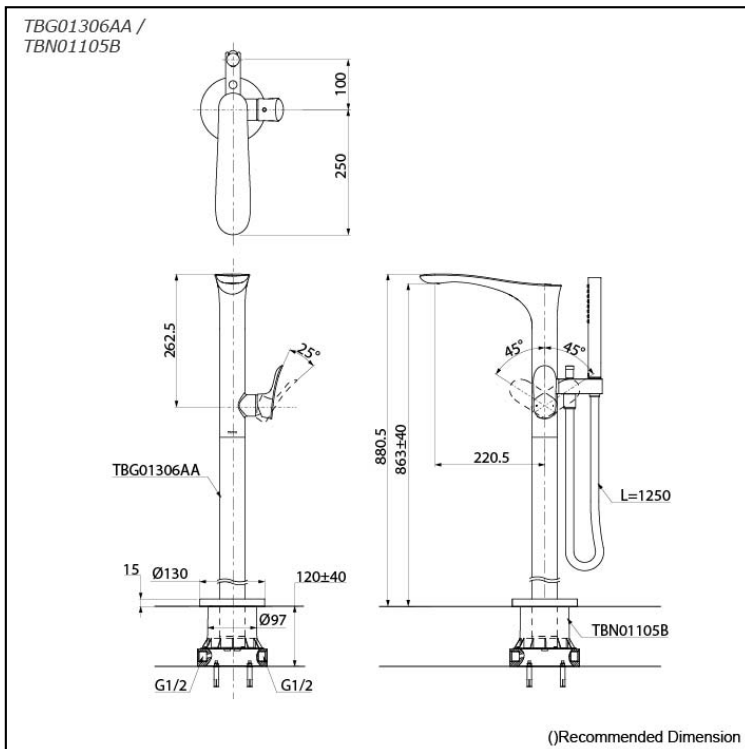

GO Series
Floor-standing Bath & Shower Set

Features

- Infuse your space with a soft, natural ambiance. This faucet series, featuring sunlight-inspired curves, brings sculptural elegance. The round faucet body, blended with nature-like curves, enhances form and function.
- Long-lasting Comfort: COMFORT GLIDE for Smooth Operation with TOTO's Original Cartridge.

Specifications

Material: Brass (Faucet)
Plastic (Hand Shower)

Parts description

- **TBG01306AA**
Floor-standing Bath & Shower Set
- **TBN01105B**
Floor Standing Bathtub Filler Base

Flow Rate

Flow Rate