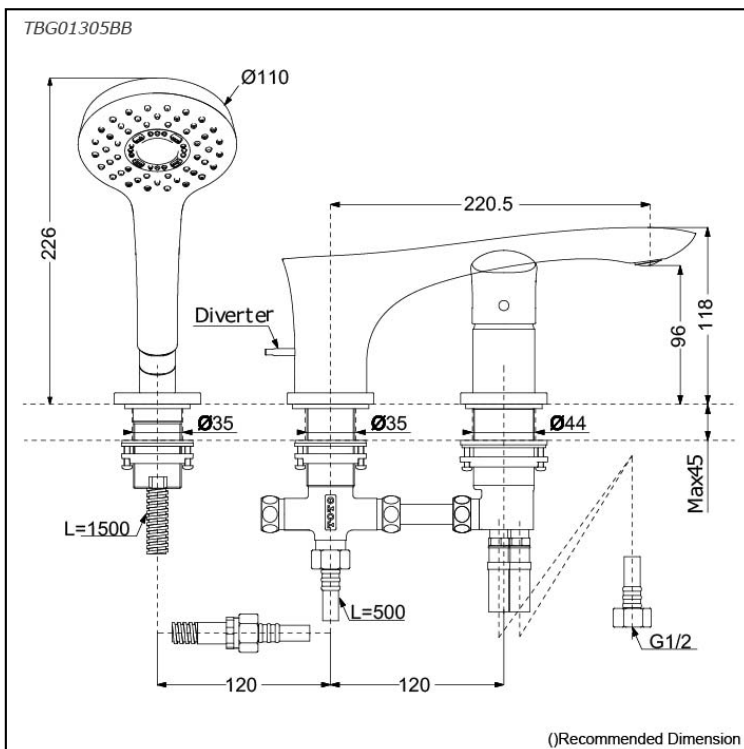

GO Series
Bath & Shower Set
(3-Holes)

Features

- Infuse your space with a soft, natural ambiance. This faucet series, featuring sunlight-inspired curves, brings sculptural elegance. The round faucet body, blended with nature-like curves, enhances form and function.
- Elevate your shower with COMFORT WAVE technology: enjoy larger droplets in a hand shower design, blending stimulation, relaxation, and water-saving benefits.
- Long-lasting Comfort: COMFORT GLIDE for Smooth Operation with TOTO's Original Cartridge.

Specifications

Material: Brass (Faucet)
Plastic (Hand Shower)

Parts description

- **TBG01305BB**
Bath & Shower Set (3-Holes)

Flow Rate