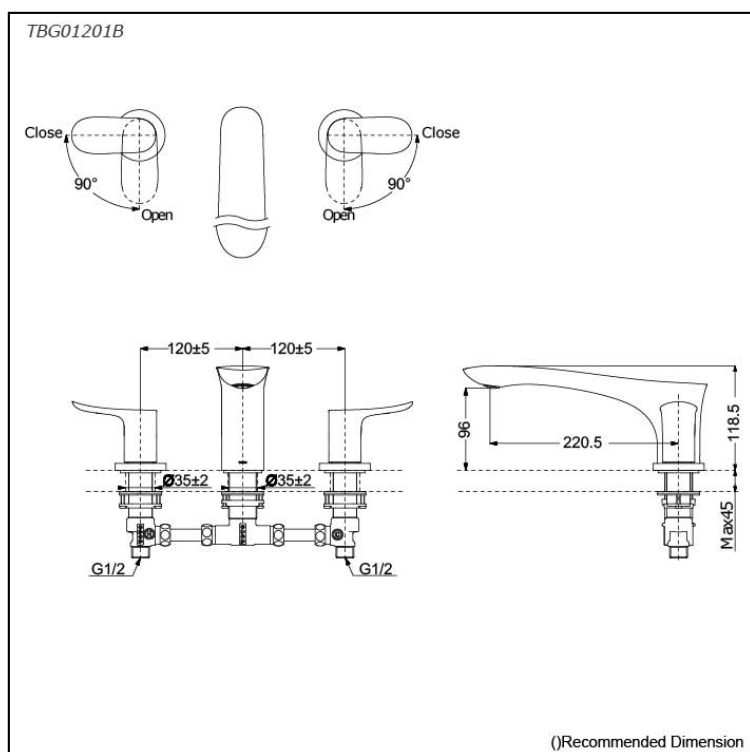

### Specifications

Water Pressure: 0.07MPa~1.0MPa

### Parts description

- **TBG01201B**  
Bath Filler without Shower (3-Holes)