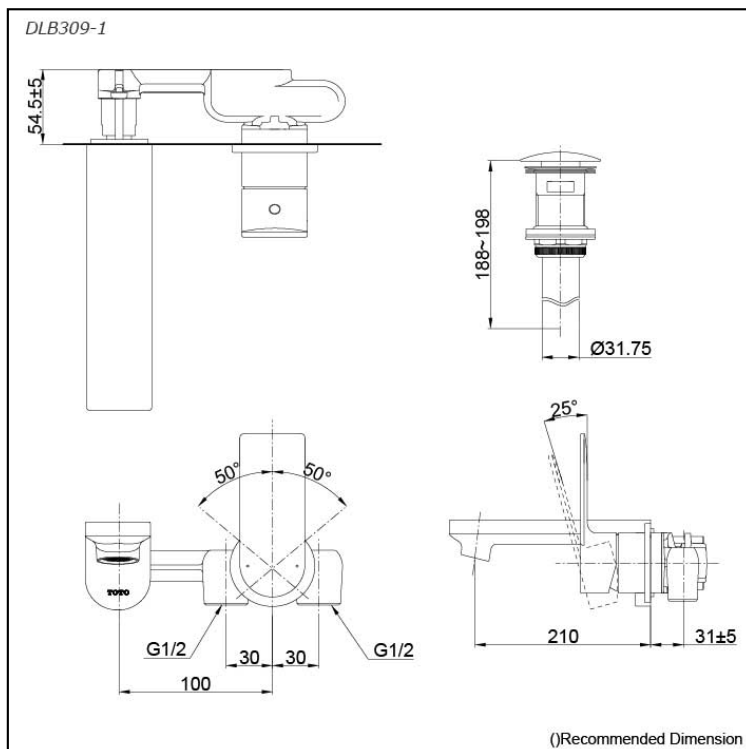

### Specifications

Finish: Chrome  
Material: Brass  
Water Pressure: 0.05MPa~0.75MPa

### Parts description

- **DLB309-1**  
Wall Mounted Lavatory Faucet  
(w/ Pop-Up Waste)

## Flow Rate

DLB309-1