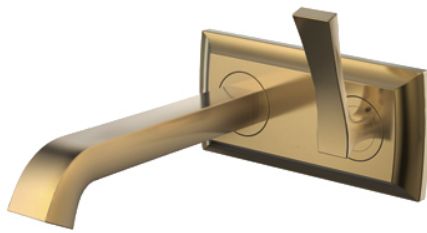

CLASSIC SERIES
Wall-Mount Single Lever Lavatory Faucet
(w/ Pop-up Waste)

Features

- The Classic collections are dedicated to the Romantic at heart. They are graceful, sinuous shapes will lend a touch of grandeur to your homes.
- TOTO's ECOCAP Technology: More Jet, Less Water.

Specifications

- Finish: - Chrome
- Gold (#PG)
- Material: Brass
- Water Pressure: 0.05MPa~0.75MPa

Parts description

- **DLB308**
DLB308#PG
Wall Mounted Lavatory Faucet
(w/ Pop-up Waste)

Flow Rate

DLB308
DLB308#PG