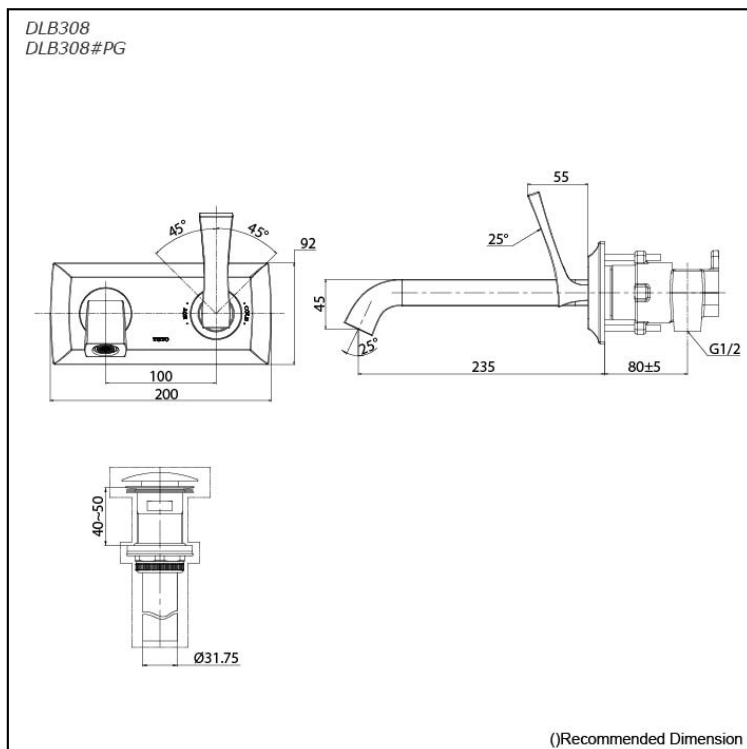

CLASSIC SERIES
Wall-Mount Single Lever Lavatory Faucet
(w/ Pop-up Waste)

Features

- The Classic collections are dedicated to the Romantic at heart. They are graceful, sinuous shapes will lend a touch of grandeur to your homes.
- TOTO's ECOCAP Technology: More Jet, Less Water.

Specifications

- Finish: - Chrome
- Gold (#PG)
- Material: Brass
- Water Pressure: 0.05MPa~0.75MPa

Parts description

- **DLB308**
DLB308#PG
Wall Mounted Lavatory Faucet
(w/ Pop-up Waste)

Flow Rate

DLB308
DLB308#PG