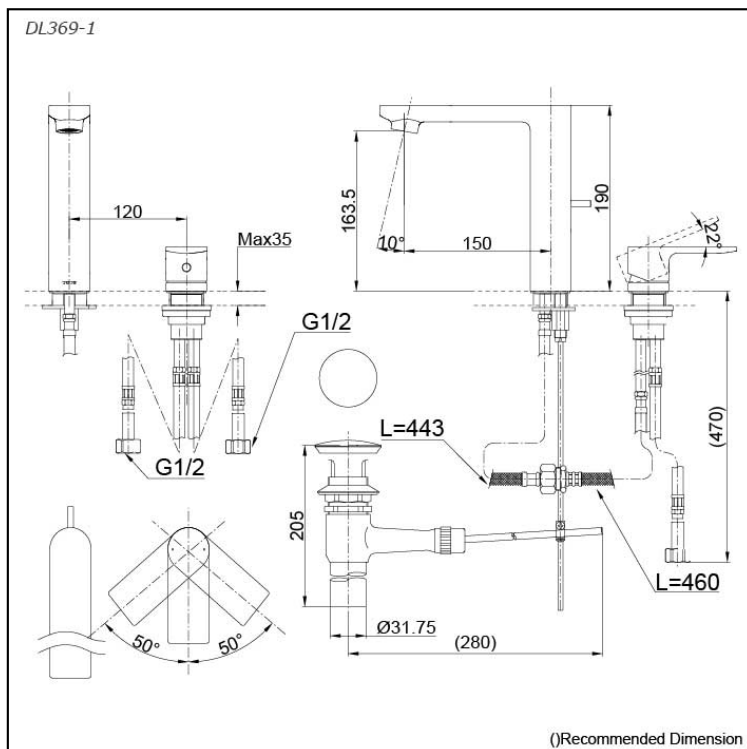

CI CONTEMPORARY
1 Handle Lavatory Faucet (w/ Pop-Up Waste)
(2 Holes)

Features

- The Contemporary collections encapsulate beauty and versatility in one harmonious form. They are perfectly suitable for private homes, as well as commercial spaces.
- TOTO's ECOCAP Technology: More Jet, Less Water.

Specifications

Finish: Chrome
 Material: Brass
 Water Pressure: 0.05MPa~0.75MPa

Parts description

- **DL369-1**
 1 Handle Lavatory Faucet
 (w/ Pop-Up Waste)

Flow Rate

DL369-1