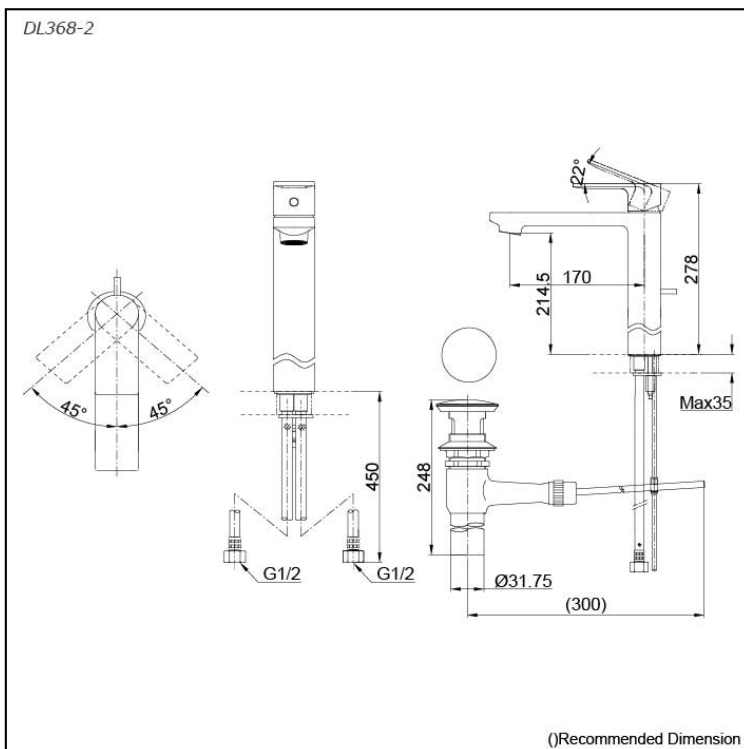

CI CONTEMPORARY
Single Lever Lavatory Faucet
(w/ Pop-Up Waste)

Features

- The Contemporary collections encapsulate beauty and versatility in one harmonious form. They are perfectly suitable for private homes, as well as commercial spaces.
- TOTO's ECOCAP Technology: More Jet, Less Water.

Specifications

Finish: Chrome
Material: Brass
Water Pressure: 0.05MPa~0.75MPa

Parts description

- **DL368-2**
Single Lever Lavatory Faucet
(w/ Pop-Up Waste)

Flow Rate

DL368-2