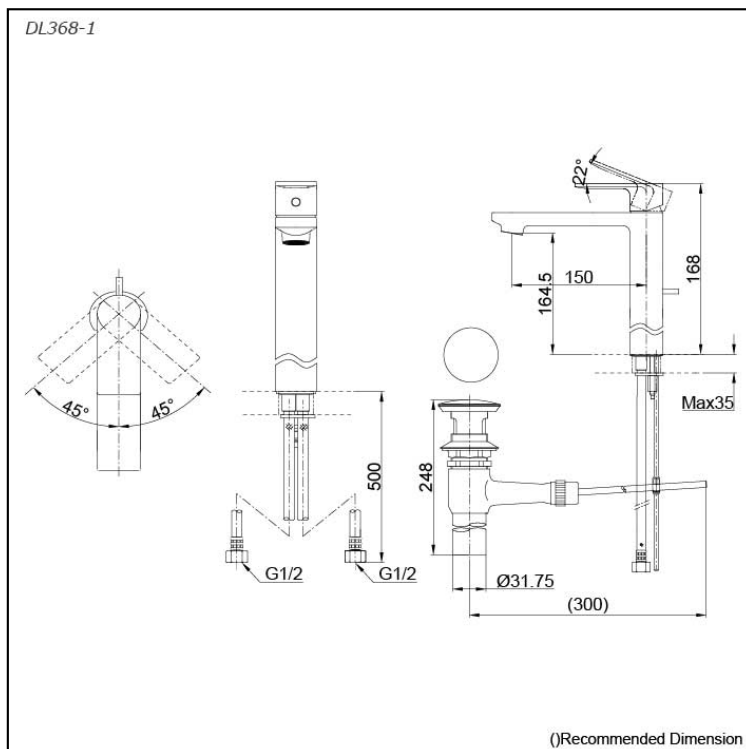

### Specifications

Finish: Chrome  
Material: Brass  
Water Pressure: 0.05MPa~0.75MPa

### Parts description

- **DL368-1**  
Single Lavatory Faucet  
(w/ Pop-Up Waste)

### Flow Rate

DL368-1