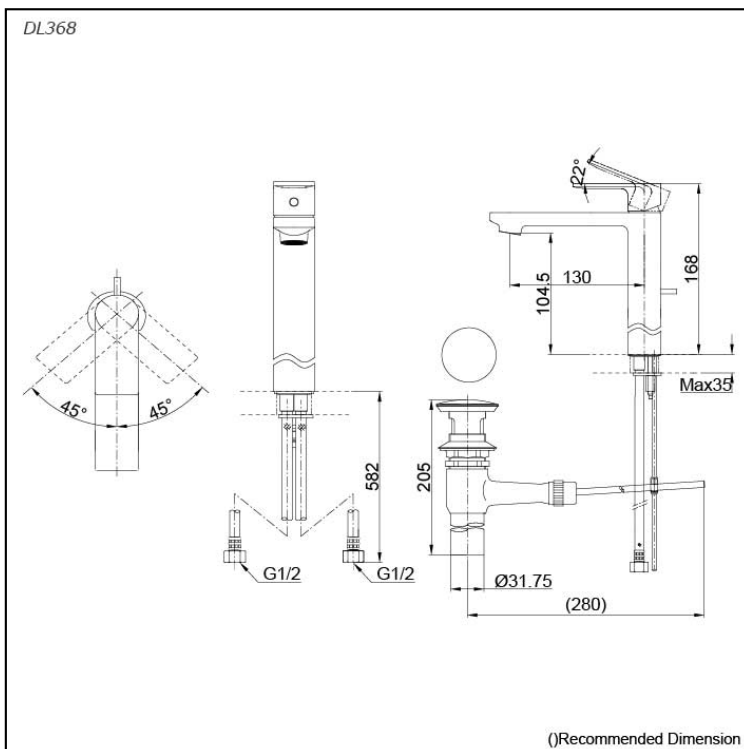

*CI CONTEMPORARY
Single Lever Lavatory Faucet
(w/ Pop-Up Waste)*

Features

- The Contemporary collections encapsulate beauty and versatility in one harmonious form. They are perfectly suitable for private homes, as well as commercial spaces.
- TOTO's ECOCAP Technology: More Jet, Less Water.

Specifications

Finish: Chrome
Material: Brass
Water Pressure: 0.05MPa~0.75MPa

Parts description

- **DL368**
Single Lever Lavatory Faucet
(w/ Pop-Up Waste)

Flow Rate

DL368