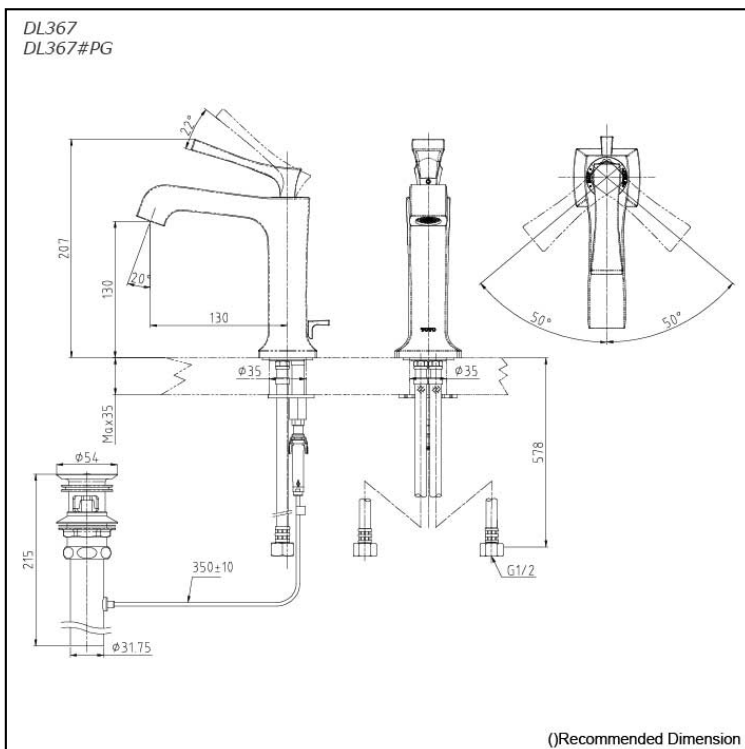

*CLASSIC SERIES
Single Lever Lavatory Faucet
(w/ Pop-up Waste)*

Features

- The Classic collections are dedicated to the Romantic at heart. They are graceful, sinuous shapes will lend a touch of grandeur to your homes.
- TOTO's ECOCAP Technology: More Jet, Less Water.

Specifications

- Finish: - Chrome
- Gold (#PG)
- Material: Brass
- Water Pressure: 0.05MPa~0.75MPa

Parts description

- **DL367
DL367#PG**
Single Lever Lavatory Faucet
(w/ Pop-up Waste)

Flow Rate

DL367
DL367#PG