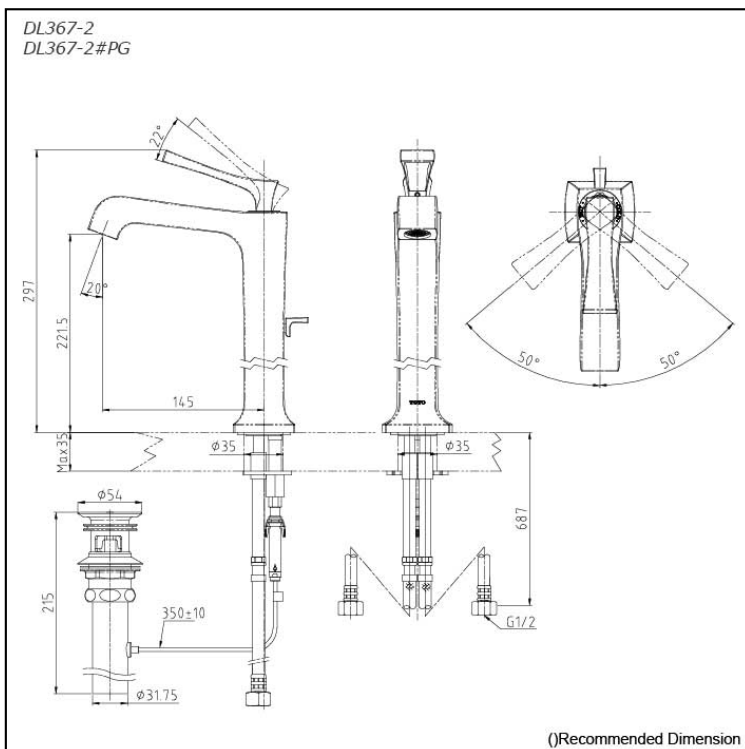

CLASSIC SERIES
Single Lever Lavatory Faucet
(w/ Pop-up Waste)

Features

- The Classic collections are dedicated to the Romantic at heart. They are graceful, sinuous shapes will lend a touch of grandeur to your homes.
- TOTO's ECOCAP Technology: More Jet, Less Water.

Specifications

- Finish: - Chrome
- Gold (#PG)
- Material: Brass
- Water Pressure: 0.05MPa~0.75MPa

Parts description

- **DL367-2**
DL367-2#PG
Single Lever Extended Lavatory Faucet
(w/ Pop-up Waste)

Flow Rate

DL367-2
DL367-2#PG