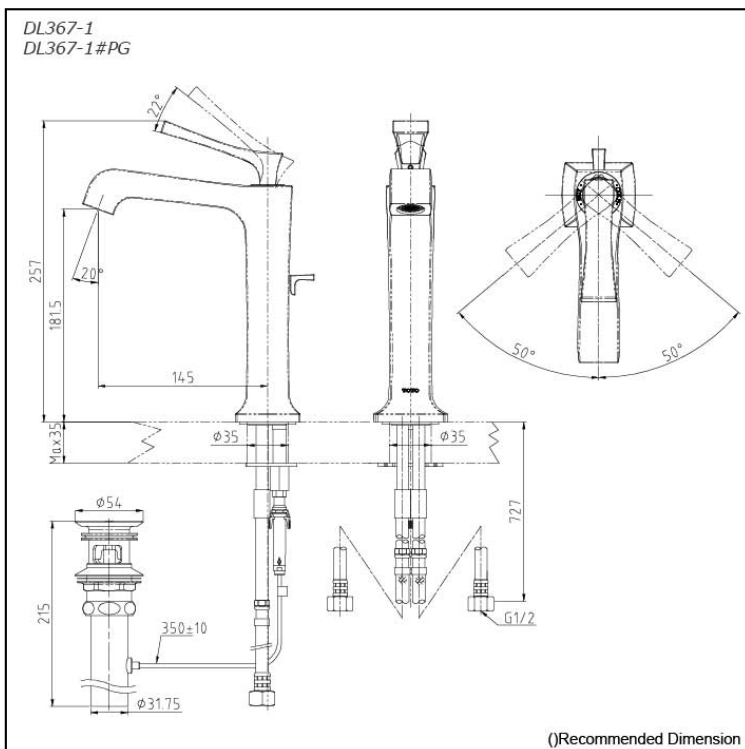

CLASSIC SERIES
Single Lever Lavatory Faucet
(w/ Pop-up Waste)

Features

- The Classic collections are dedicated to the Romantic at heart. They are graceful, sinuous shapes will lend a touch of grandeur to your homes.
- TOTO's ECOCAP Technology: More Jet, Less Water.

Specifications

- Finish: - Chrome
- Gold (#PG)
- Material: Brass
- Water Pressure: 0.05MPa~0.75MPa

Parts description

- **DL367-1**
DL367-1#PG
Single Lever Lavatory Faucet
(w/ Pop-up Waste)

Flow Rate

DL367-1
DL367-1#PG