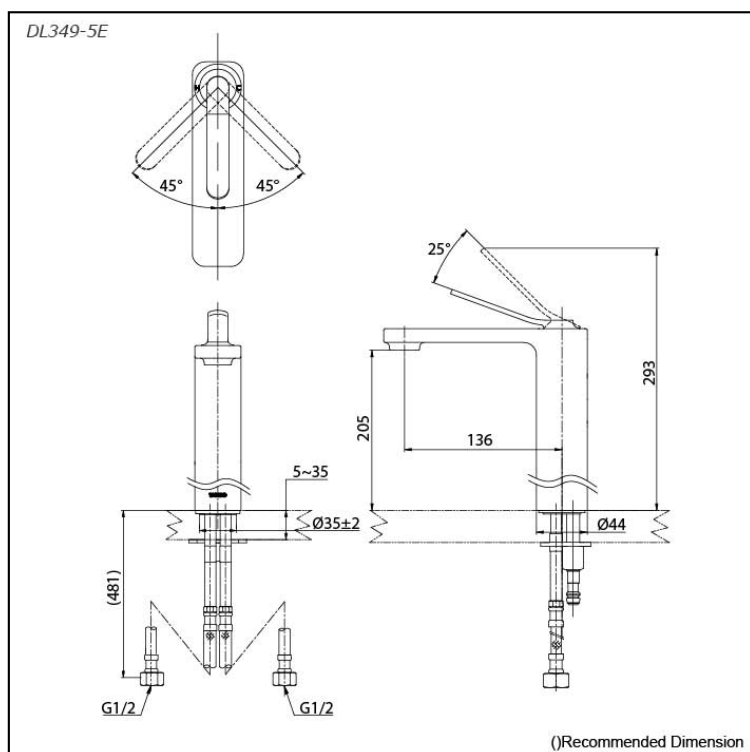

RENESSE
Single Lever Lavatory Faucet
(w/o Pop-up Waste)

Features

- Embrace stylish design with the Renesse Suite, featuring modern elegance that elevates any space.
- Discover our diverse range of accessories designed to enhance your bathroom space. These essential components offer flexibility and style, ensuring seamless integration and functionality for any design.
- TOTO's ECOCAP Technology: More Jet, Less Water.

Specifications

Finish: Nickel Chrome
Material: Brass
Water Pressure: 0.05MPa~0.75MPa

Parts description

- **DL349-5E**
Single Lever Lavatory Faucet
(w/o Pop-up Waste)

Flow Rate

DL349-5E