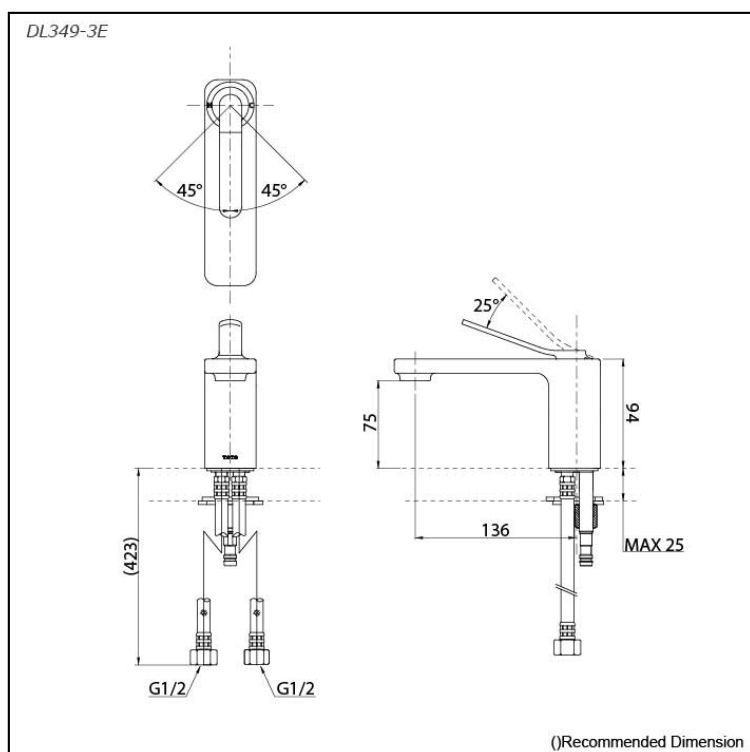

RENESSE
Single Lever Lavatory Faucet
(w/o Pop-up Waste)

Features

- Embrace stylish design with the Renesse Suite, featuring modern elegance that elevates any space.
- Discover our diverse range of accessories designed to enhance your bathroom space. These essential components offer flexibility and style, ensuring seamless integration and functionality for any design.

Specifications

Finish: Nickel Chrome

Water Pressure: 0.05MPa~0.75MPa

Parts description

- **DL349-3E**
Single Lever Lavatory Faucet
(w/o Pop-up Waste)

Flow Rate

DL349-3E