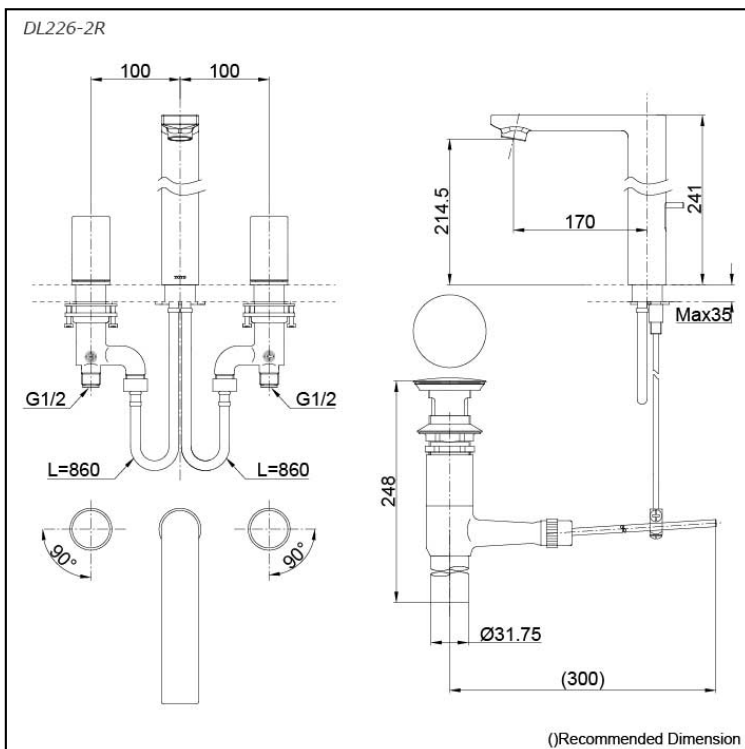

**CI CONTEMPORARY**  
**2 Handle Lavatory Faucet (w/ Pop-Up Waste)**  
**(3 Holes)**

### Specifications

Finish: Chrome  
 Material: Brass  
 Water Pressure: 0.05MPa~0.75MPa

### Parts description

- **DL226-2**  
 2 Handle Lavatory Faucet  
 (w/ Pop-Up Waste)

## Flow Rate

DL226-2R