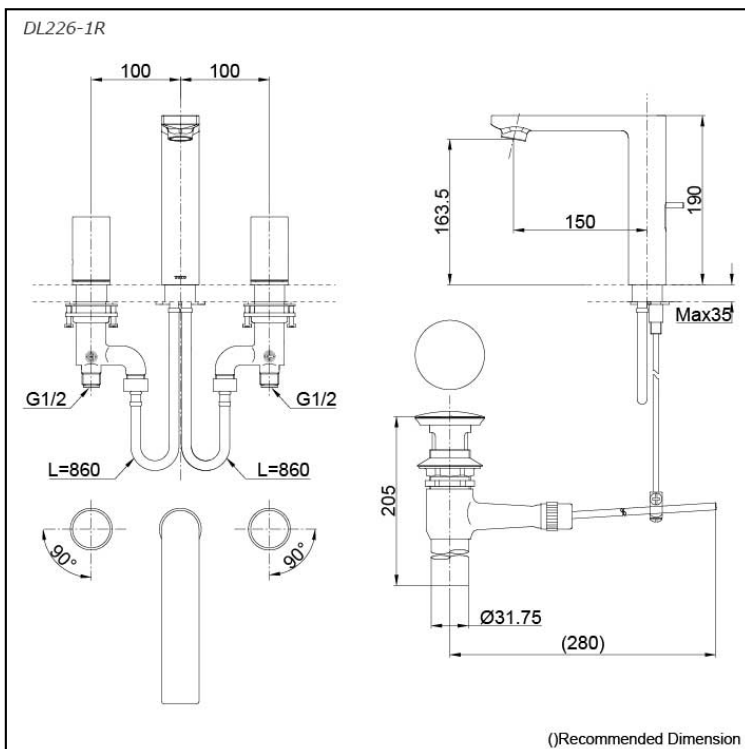

CI CONTEMPORARY
2 Handle Lavatory Faucet (w/ Pop-Up Waste)
(3 Holes)

Features

- The Contemporary collections encapsulate beauty and versatility in one harmonious form. They are perfectly suitable for private homes, as well as commercial spaces.
- TOTO's ECOCAP Technology: More Jet, Less Water.

Specifications

Finish: Chrome
Material: Brass
Water Pressure: 0.05MPa~0.75MPa

Parts description

- **DL226-1**
2 Handle Lavatory Faucet
(w/ Pop-Up Waste)

Flow Rate

DL226-1R