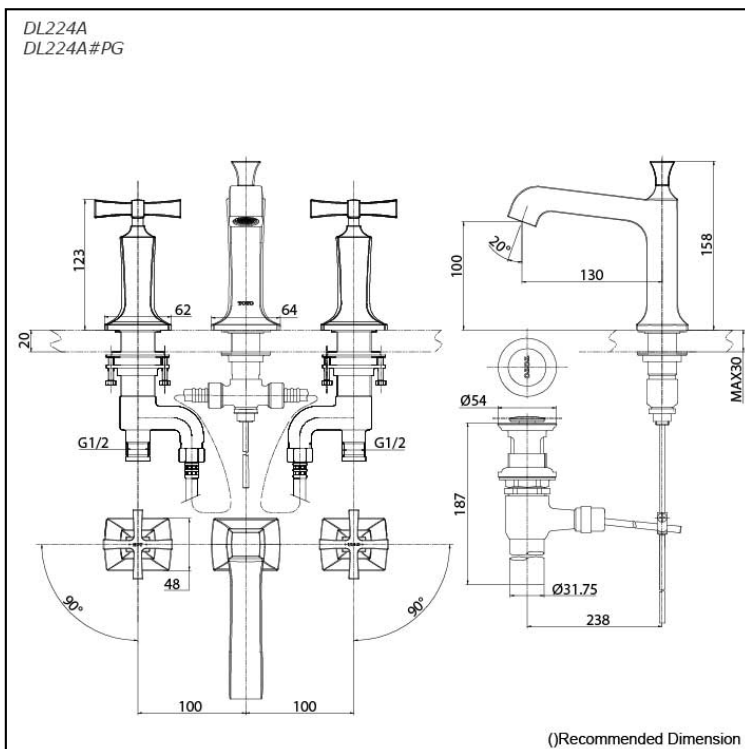

Specifications

Finish: - Chrome
- Gold (#PG)

Material: Brass

Water Pressure: 0.05MPa~0.75MPa

Parts description

- **DL224A**
DL224A#PG
Deck-Mounted Lavatory Faucet
(w/ Pop-up Waste)

Flow Rate

DL224A
DL224A#PG