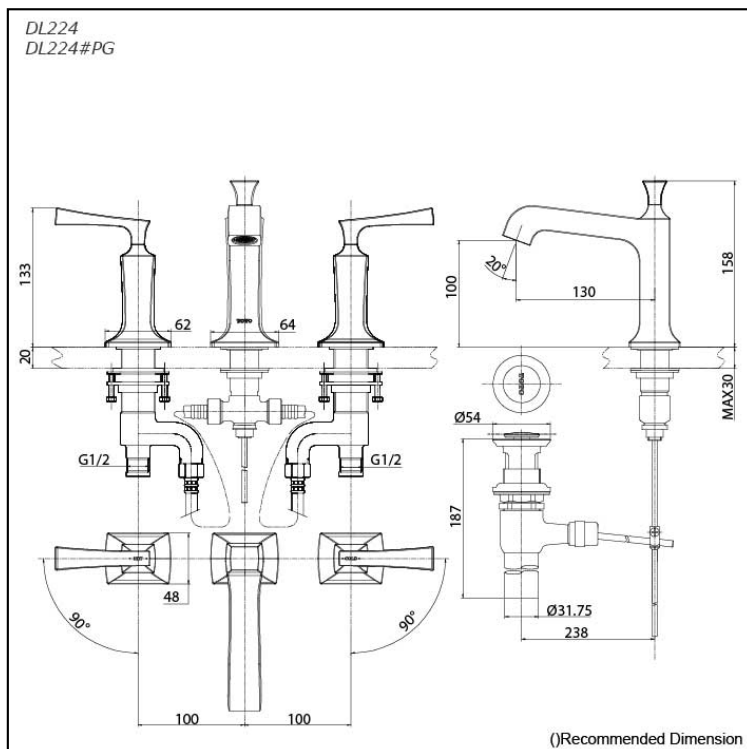

CLASSIC SERIES
2 Handle Lavatory Faucet
(3-Holes) (w/ Pop-up Waste)

Features

- The Classic collections are dedicated to the Romantic at heart. They are graceful, sinuous shapes will lend a touch of grandeur to your homes.
- TOTO's ECOCAP Technology: More Jet, Less Water.

Specifications

- Finish: - Chrome
- Gold (#PG)
- Material: Brass
- Water Pressure: 0.05MPa~0.75MPa

Parts description

- **DL224
DL224#PG**
Deck-Mounted Lavatory Faucet
(w/ Pop-up Waste)

Flow Rate

DL224
DL224#PG