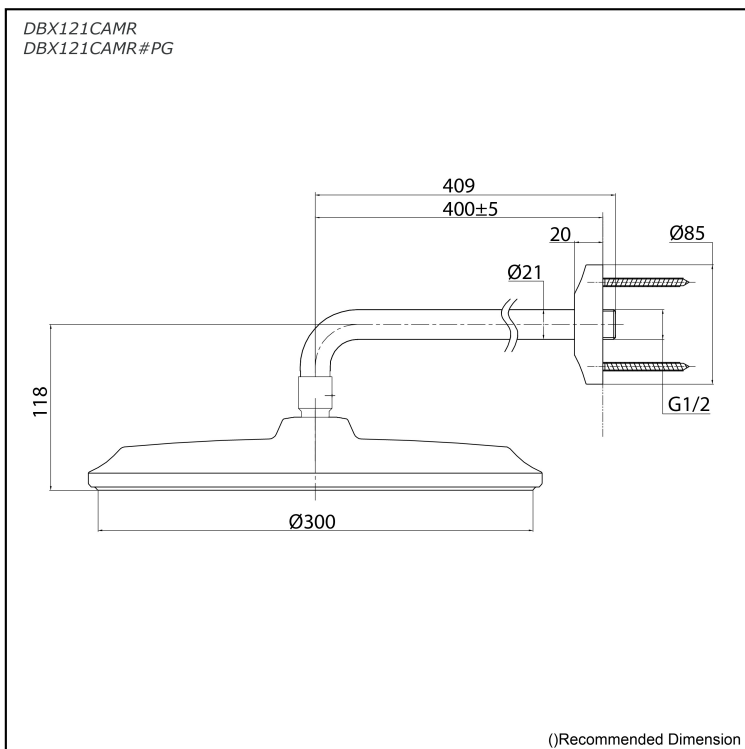

CLASSIC Series
Aerial Fixed Shower Head
(Wall Type)

Features

- The Classic collections are dedicated to the Romantic at heart. They are graceful, sinuous shapes will lend a touch of grandeur to your homes.
- Elevate your shower experience with our fixed shower heads, designed for sleek aesthetics and reliable performance, ensuring a refreshing and enjoyable bathing routine.

Specifications

- Finish: - Chrome
- Gold (#PG)
- Shape: Round
- Size: Diameter 300 mm
- Water Pressure: 0.05MPa~0.75MPa

Parts description

- **DBX121CAMR**
DBX121CAMR#PG
Aerial Fixed Shower Head (Wall Type)

Flow Rate

DBX121CAMR
DBX121CAMR#PG