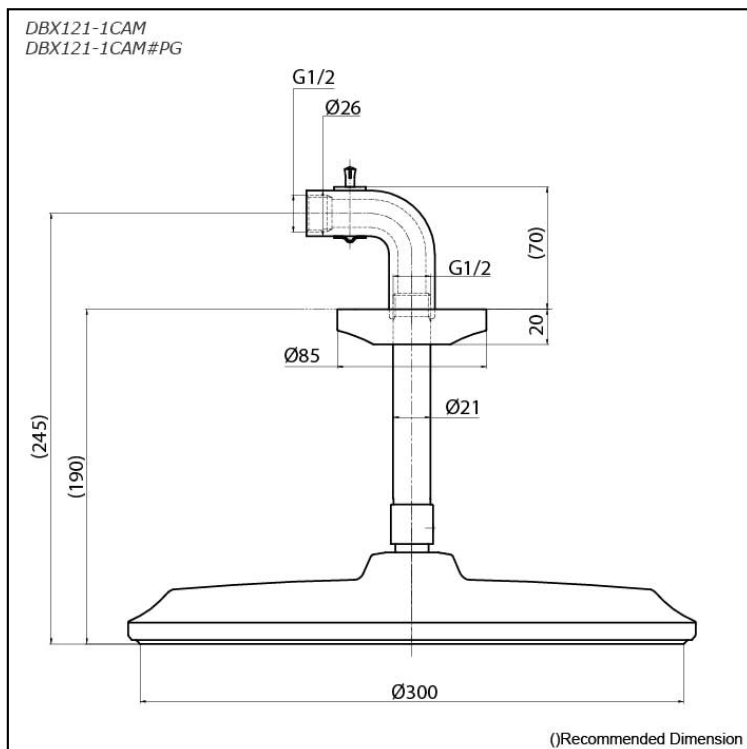

CLASSIC Series
Aerial Fixed Shower Head
(Ceiling Type)

Features

- The Classic collections are dedicated to the Romantic at heart. They are graceful, sinuous shapes will lend a touch of grandeur to your homes.
- Elevate your shower experience with our fixed shower heads, designed for sleek aesthetics and reliable performance, ensuring a refreshing and enjoyable bathing routine.

Specifications

- Finish: - Chrome
- Gold (#PG)
- Shape: Round
- Size: Diameter 300 mm
- Water Pressure: 0.05MPa~0.75MPa

Parts description

- **DBX121-1CAM**
DBX121-1CAM#PG
Aerial Fixed Over Head Shower
(Ceiling Type)

Flow Rate

DBX121-1CAM
DBX121-1CAM#PG