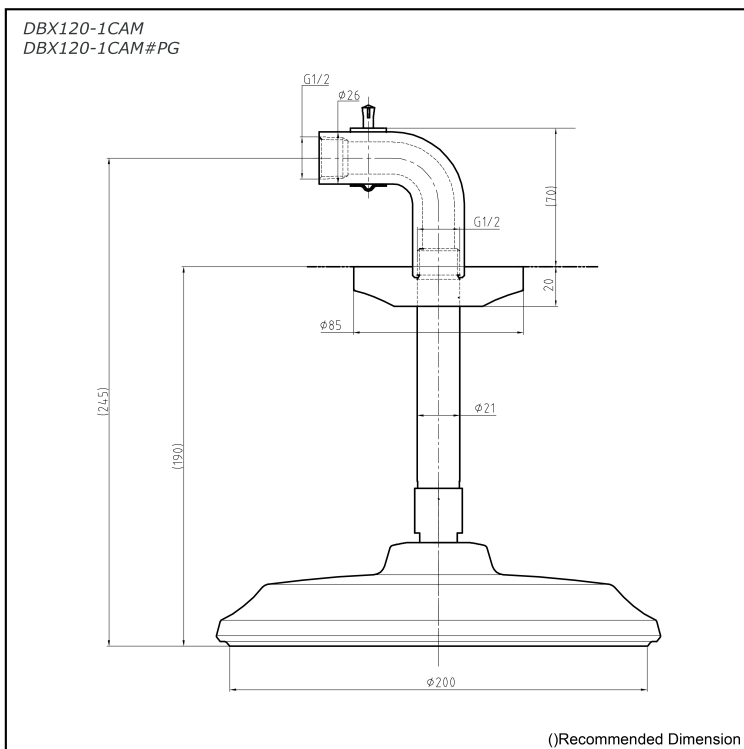

### Specifications

- Finish: - Chrome  
- Gold (#PG)
- Shape: Round
- Size: Diameter 200 mm
- Water Pressure: 0.05MPa~0.75MPa

### Parts description

- **DBX120-1CAM**  
**DBX120-1CAM#PG**  
Aerial Fixed Over Head Shower  
(Ceiling Type)